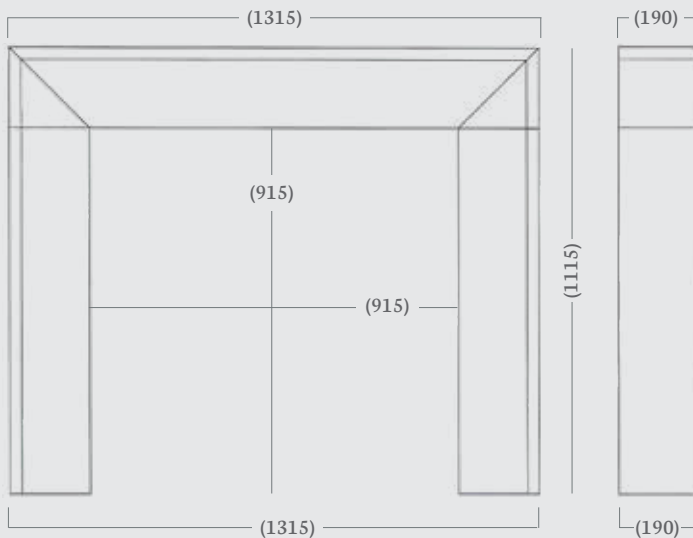

Marseilles 52"

Comprising minimalistic features and splayed legs, the Marseilles is a sophisticated mantel perfectly designed to suit our range of Eco 2022 stoves. The simplicity of this mantel design beautifully enhances natural stone characteristics and delicate stone textures.

Right: Marseilles in Aegean Limestone, Bassington Eco Baseline stove, rusty slate chamber and honed granite hearth.

Standard Rebate: 3"

Stocked in: Aegean Limestone

Made to Measure available in: Aegean Limestone, Corinthian Stone and Portuguese Limestone