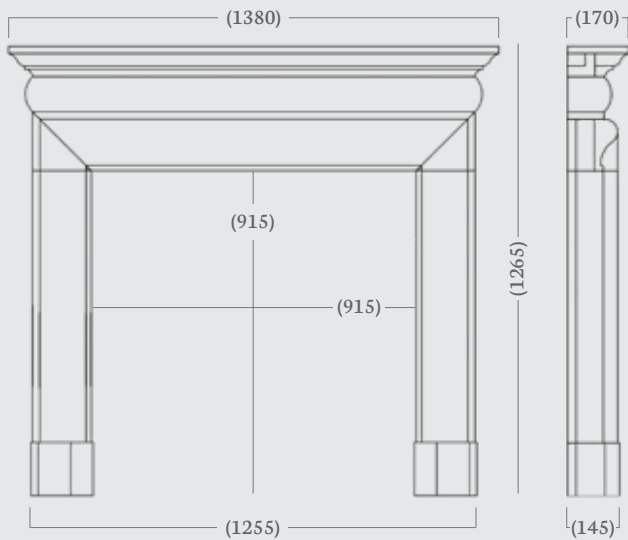

Mulholland 54”

Characteristic of the 19th century, the beautifully crafted Mulholland emanates classicism. Curvaceous and smooth, this mantel can be fitted without the top shelf for a minimalistic design. Alternatively, it can be installed without the cushion to create a more traditional design.

Right: Mulholland in Aegean Limestone, DL800 gas fire with black glass interior, polished granite slip set and polished granite hearth.

Standard Rebate: 3”

Stocked in: Aegean Limestone

Made to Measure available in: Aegean Limestone, Corinthian Stone and Portuguese Limestone