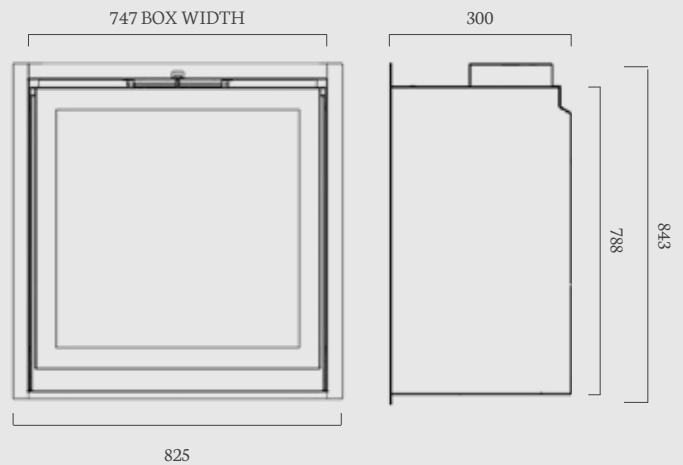

Design Line 800 Gas Inset Fire

Contemporary styling with sleek design features, Design Line is a high performance range with a fully sequential remote control. The DL800 comprises a modern choice of interiors including Black Glass or Brick effect and comes with a high definition log effect fuel bed as standard.

Model:	DL800 Inset Gas Fire
Efficiency:	78%
Fuel:	Natural Gas
Interior:	Black Glass or Brick Effect
Rated Output:	5.2kW
Flue Size:	Min 125mm
Control:	Hand-held Remote with Manual Override