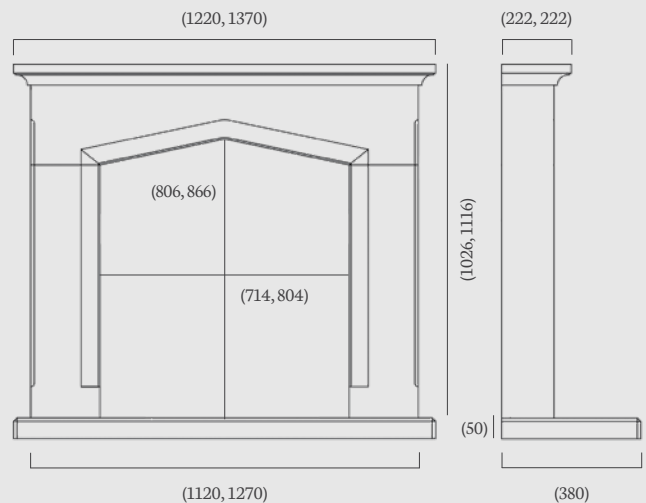

Swinford 48" & 54"

(48", 54" dimensions)

The Swinford suite delivers the classic Tudor arched opening. The addition of ambient lighting really accentuates the beautiful shape and subtle detailing of this suite.

Left: Swinford 48" in Corinthian Stone and Pulsar coal effect inset gas fire with Halo fireframe.

Above: Swinford 54" in Portuguese Limestone and SLE41i coal effect electric inset fire with Trinalis premium fascia in black nickel.

Standard Rebate: 1" & 3"

Stocked in: Portuguese Limestone & Corinthian Stone

Made to Measure: Available in Portuguese Limestone, Aegean Limestone & Corinthian Stone