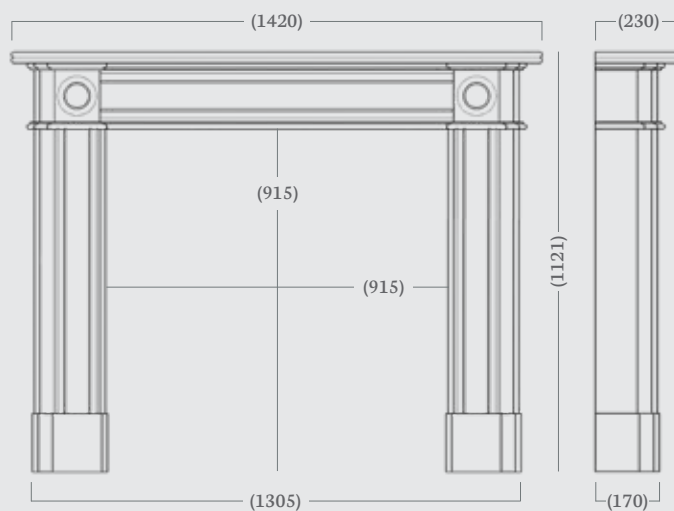

Hogarth 56”

The Hogarth is a beautifully handcrafted Georgian period mantel with delicately fluted legs and matching foot blocks. The intricate detailing on this surround makes an impressive statement in any home.

Left: Hogarth in Aegean Limestone, Wandsworth cast iron insert in fully polished finish and Aegean Limestone hearth. Above: Hogarth in Carrara Marble, Provident cast iron back panel and fireframe in highlight, Pulsar coal effect inset gas fire and honed granite hearth.

Standard Rebate: 3”

Stocked in: Aegean Limestone, Carrara Marble

Made to Measure: Not available on this mantel