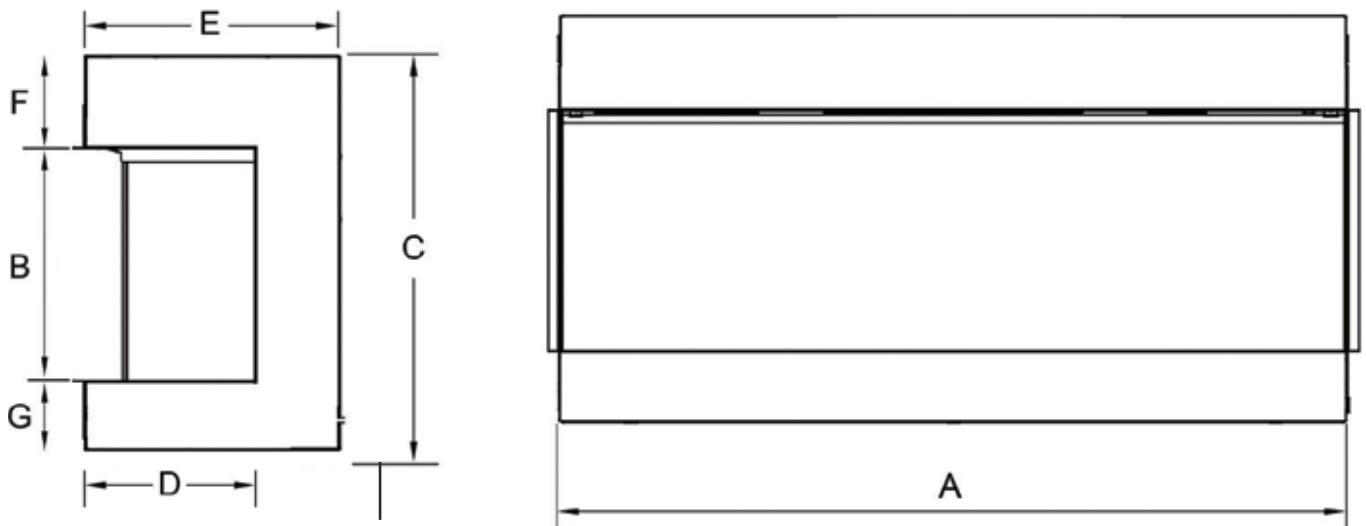

SLIMLINE ELECTRIC CASSETTE FIRES

	A	B	C*	D	E	F	G*
etronic 560	567	550	786	N/A	125	139	87
etronic 800	815	400	603	163	217	99	87
etronic 1500	1516	400	603	163	217	99	87

Dimensions stated are in millimetres and may be subject to a small tolerance variation