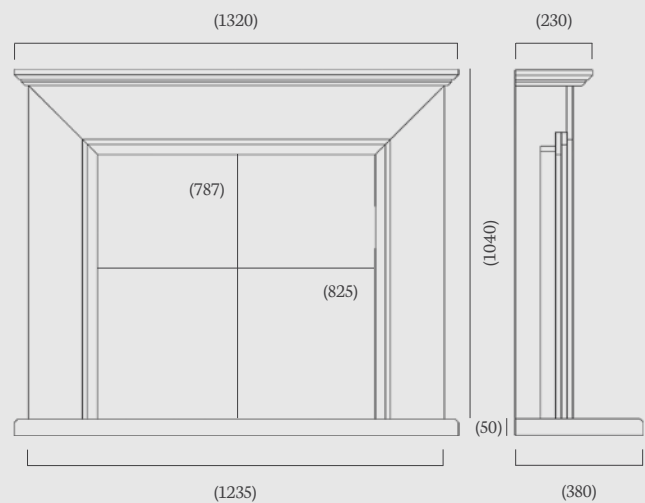

Lyrel 52"

The Lyrel suite is the perfect choice for those seeking a perfectly balanced, consistent and contemporary style mantel. Simple yet elegant, the Lyrel offers a surround that is both robust and delicate in design.

Left: Lyrel in Portuguese Limestone and SLE41i electric fire with the Duplici Premium Fascia in Black Brass.

Above: Lyrel in Corinthian Stone with ambient lighting and SLE55i coal effect electric inset fire with Duplici Premium Fascia in Black Nickel.

Standard Rebate: 1" & 3"

Stocked in: Portuguese Limestone & Corinthian Stone

Made to Measure: Available in Portuguese Limestone, Aegean Limestone & Corinthian Stone