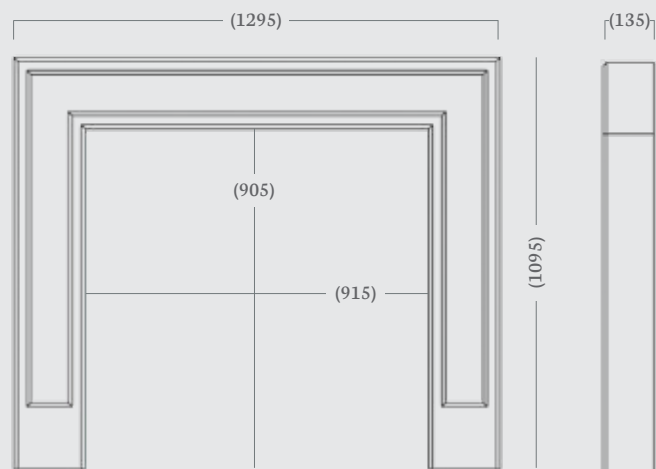

Allora 51"

Every Allora mantel exudes exclusivity with a truly unique veining pattern that ensures no two are ever the same. Careful consideration has been taken to ensure alignment of the inimitable veining patterns across each component creating a sense of continuity that conveys luxury.

Left: Allora in Lilac Marble, Bassington Eco Compact Skirted stove, porcelain slate chamber and honed granite hearth.

Above: Allora in Nero Marble, Falkirk cast insert in black and honed granite hearth.

Standard Rebate: 3"

Stocked in: Lilac and Nero Marble

Made to Measure: Not available on this mantel