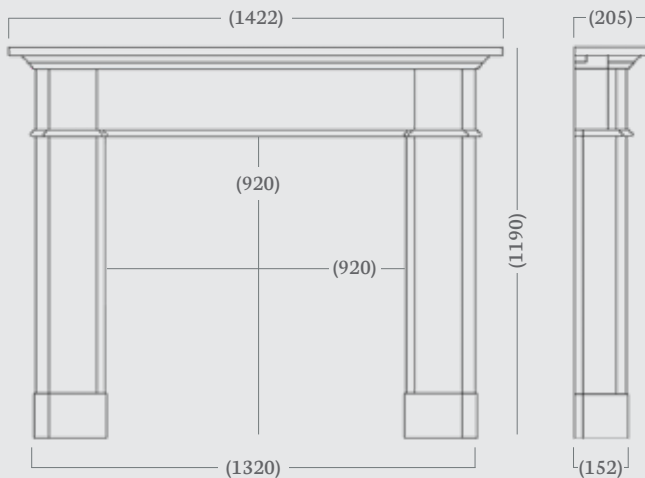

Winterfold 56"

A classic timber mantel, the Winterfold is beautifully handcrafted in Britain and can be colour matched to your individual requirements. If you'd like a tone that corresponds with your existing furniture, or you fancy a contrasting colour that really stands out from your walls, our colour matching service can help, so you get complete control over the look and feel of your fireplace.

Right: Winterfold in Blenheim Grey, Leagrave cast insert in black and honed granite hearth.

Standard Rebate: Adjustable 1" to 3"

Stocked in: Timber (colour matched to your requirements)

Made to Measure: Available