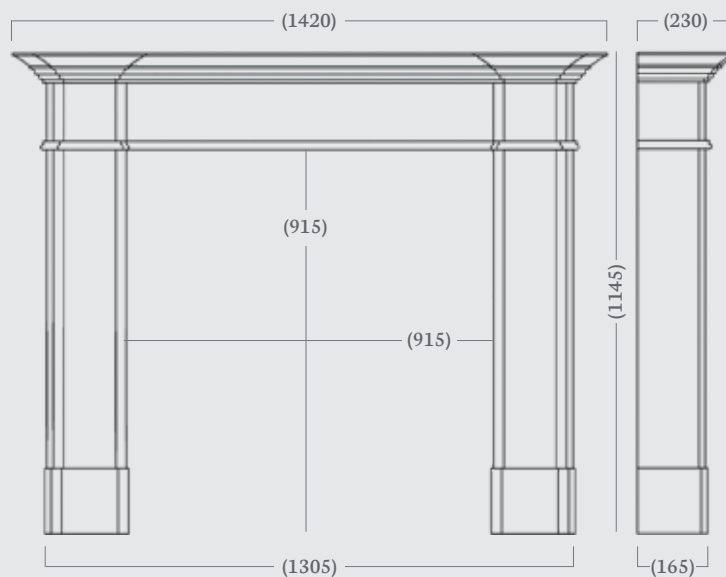

Balham 56"

A beautifully strong mantel, the Balham has been elegantly crafted to flaunt simple, ultra-clean lines. These design features make the Balham a perfect choice for both modern or traditional fireplace installations.

Paired with an all black cast insert, the Balham creates a striking colour contrast to create a memorable focal point in your living space.

Left: Balham in Aegean Limestone, Provident cast iron back panel and fireframe in black, Pulsar coal effect inset gas fire and honed granite hearth.

Standard Rebate: 3"

Stocked in: Aegean Limestone

Made to Measure available in: Aegean Limestone, Corinthian Stone and Portuguese Limestone