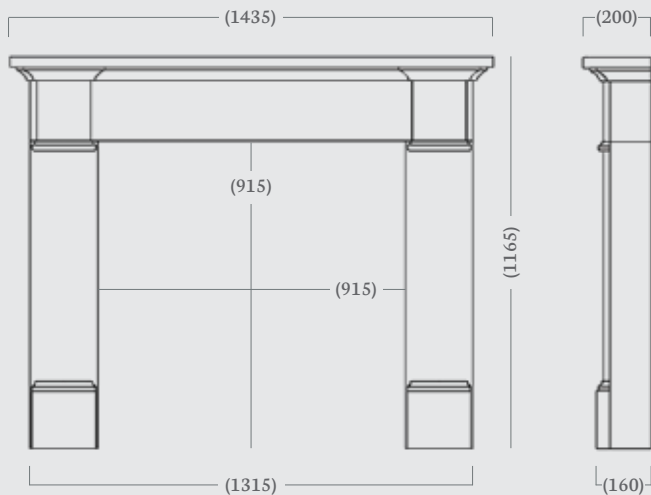

Velletri 56"

Carved entirely in exquisite pure natural marble, this pristine material is an obvious choice for luxurious and sophisticated indulgence. The Velletri takes its design cues from the classical and naturalist influences of the Victorian period. Simple yet elegant detailing alongside well considered proportions.

Left: Velletri in Clara Pura Marble, Falkirk cast iron insert in black and honed granite hearth.

Standard Rebate: 3"
Stocked in: Clara Pura Marble
Made to Measure: Not available on this mantel