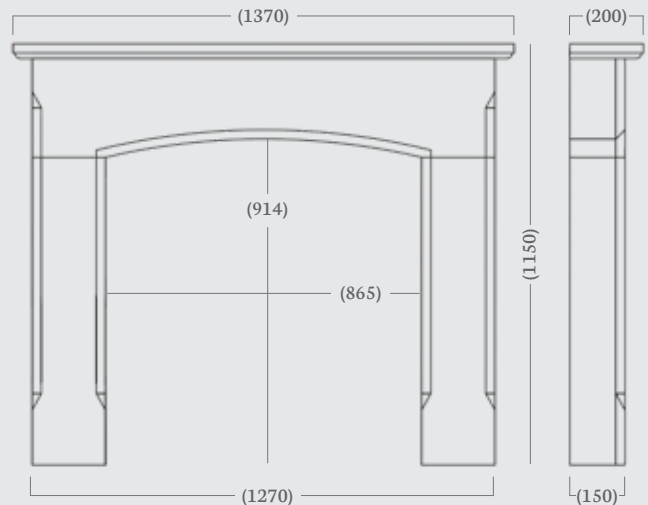

made to measure

Bellingham 54”

Featuring a beautiful Roman arch header, the Bellingham has been designed with a larger fireplace opening, perfect for drawing your attention to the roaring fire within.

Left: Bellingham in Aegean Limestone, Panamera Eco stove, Pompeii brick chamber and honed granite hearth.

Above: Bellingham in Aegean Limestone, Bassington Eco Stove, riven slate chamber and polished granite hearth.

Standard Rebate: 3”

Stocked in: Aegean Limestone

Made to Measure available in: Aegean Limestone, Corinthian Stone and Portuguese Limestone