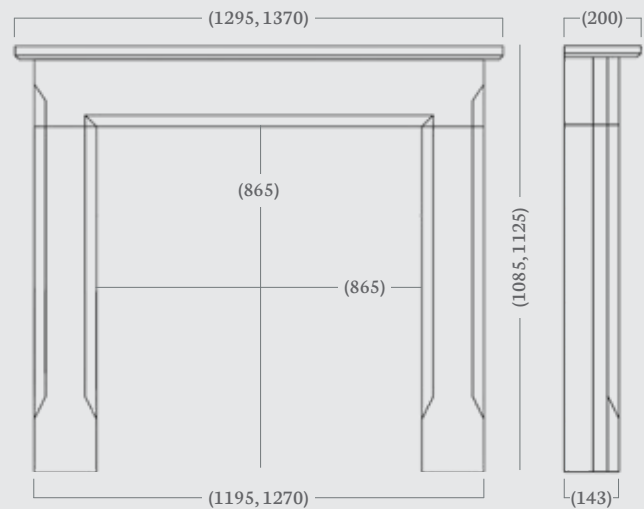

Standard Rebate: 3"

Stocked in: Corinthian Stone (54"), Aegean Limestone

Made to Measure available in: Aegean Limestone, Corinthian Stone and Portuguese Limestone