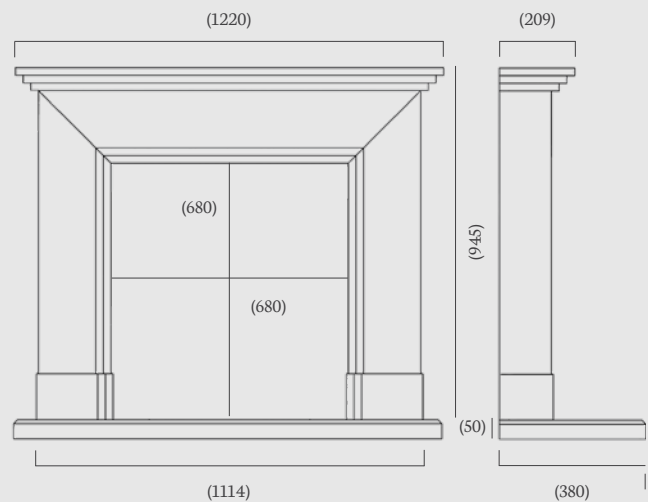

Dalton 48"

Featuring a triple stepped shelf and matching inlay design, the Dalton suite is a simple yet elegant addition to any room.

Left: Dalton in Portuguese Limestone and SLE40i log effect electric inset fire with Mizar fireframe in antique brass.

Above: Dalton in Portuguese Limestone with the SLE41i log effect electric inset fire with Fusion premium fascia in polished and brushed.

Standard Rebate: 1" & 3"

Stocked in: Portuguese Limestone

Made to Measure: Available in Portuguese Limestone, Aegean Limestone & Corinthian Stone