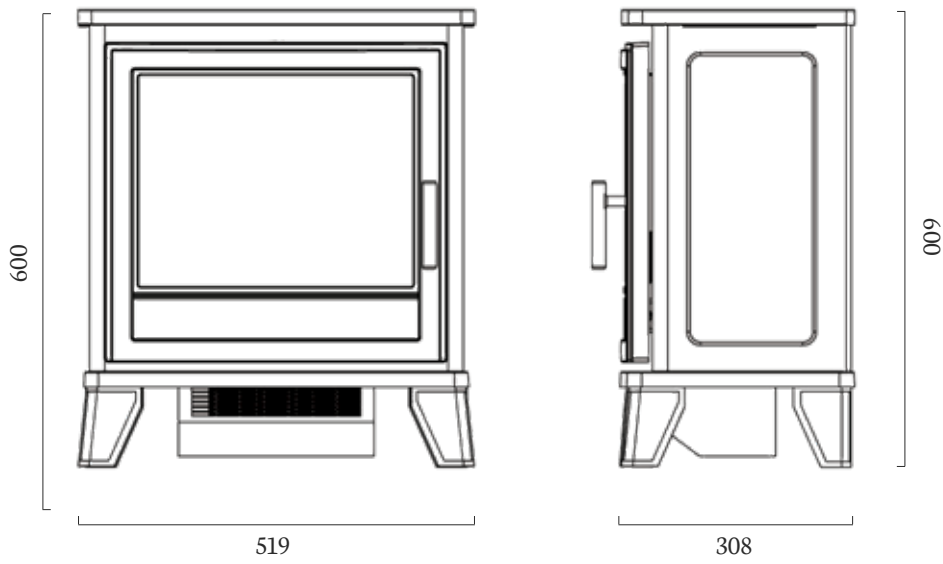

BASSINGTON/BLACKTHORN ETRONIC ELECTRIC STOVES