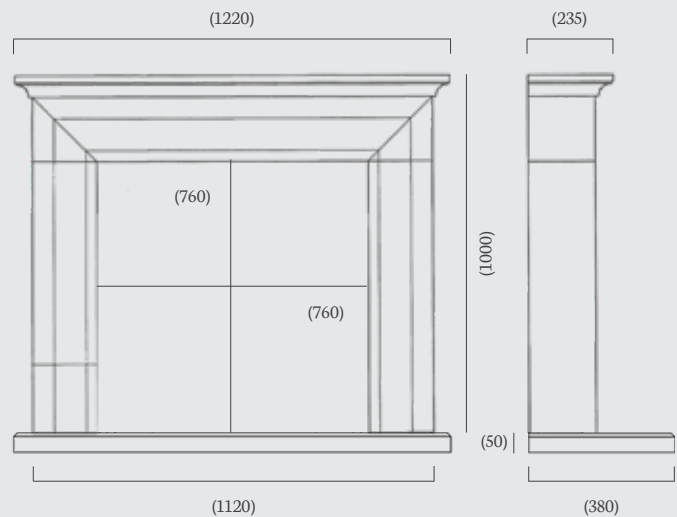

Broadmere Electric Suite

The Broadmere Electric Suite comes complete with the Solution e^{tronic} 560 slimline fire and is designed to fit on a flat wall, instantly creating a complete fireplace. This versatile suite can be fitted with or without the top shelf to create two different looks.

Available in Corinthian Stone (above) or Portuguese Limestone (left) from stock, the Broadmere can also be supplied in Aegean Limestone (special order).

The Solution e^{tronic} 560 slimline fire is remote controlled, features 8 flame colour options, 7 fuel bed colour settings and is supplied with hand decorated logs.