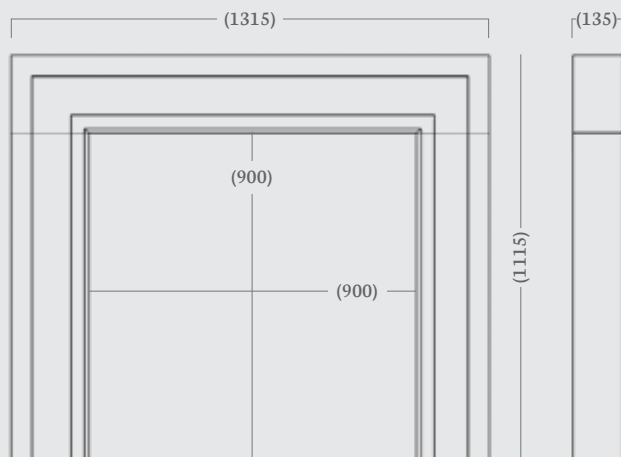

Note: Micromarble is not recommended for use with solid fuel appliances.