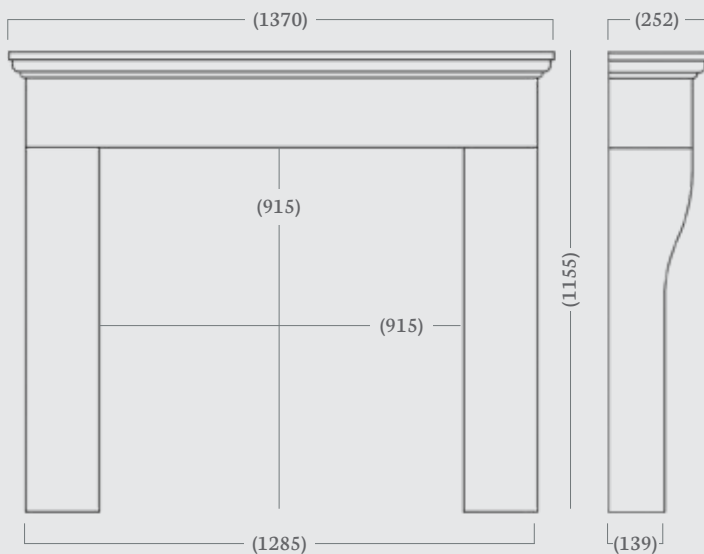

Cottage 54"

Inspired by rustic 'French Farmhouse' kitchen design and living, the Cottage mantel has a substantial yet homely appearance. Perfectly suited to the warm texture of Corinthian Stone, this charming and elegant surround makes it the perfect centrepiece for any room. Honed granite compliments this surround faultlessly, drawing on the slight grey tonality of the natural stone.

Right: Cottage in Corinthian Stone , DL800 gas fire with black glass interior, honed granite slip set and honed granite hearth.

Standard Rebate: 1"

Stocked in: Corinthian Stone

Made to Measure available in: Aegean Limestone, Corinthian Stone and Portuguese Limestone