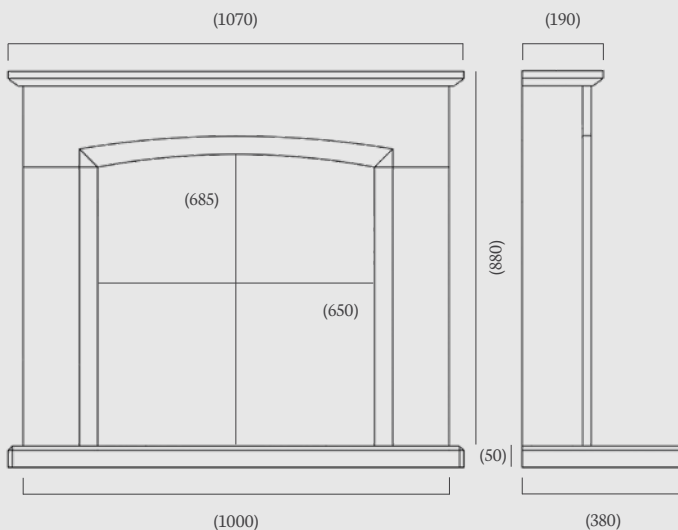

Holwell 42"

The Holwell suite delivers a blissful balance of simplicity and elegance with its ultra-clean lines and subtle arch opening. This petite suite will certainly provide a striking focal point to your living space.

Right: Holwell in Portuguese Limestone and DL500 gas fire with black glass interior.

Standard Rebate: 1" & 3"

Stocked in: Portuguese Limestone

Made to Measure: Available in Portuguese Limestone, Aegean Limestone & Corinthian Stone