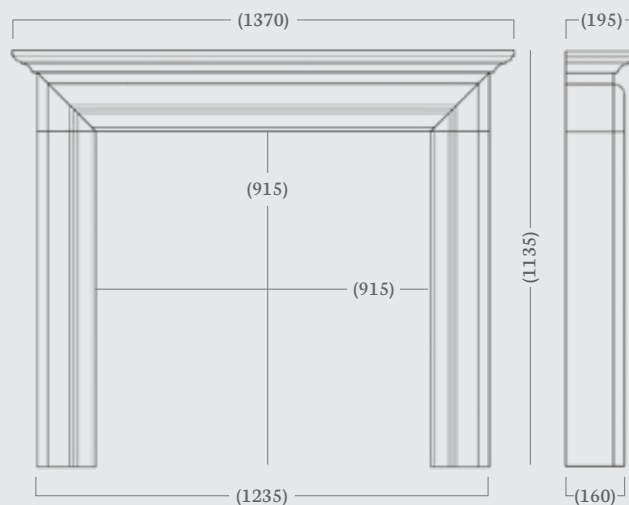

Colby 54"

The Colby is a beautifully classic mantel, elegantly crafted to flaunt simple, ultra-clean lines without being overtly minimal.

Left: Colby in Aegean Limestone, Coral firebasket, black reeded fireboard chamber, polished granite slip set and polished granite hearth.

Standard Rebate: 3"

Stocked in: Aegean Limestone

Made to Measure available in: Aegean Limestone, Corinthian Stone and Portuguese Limestone