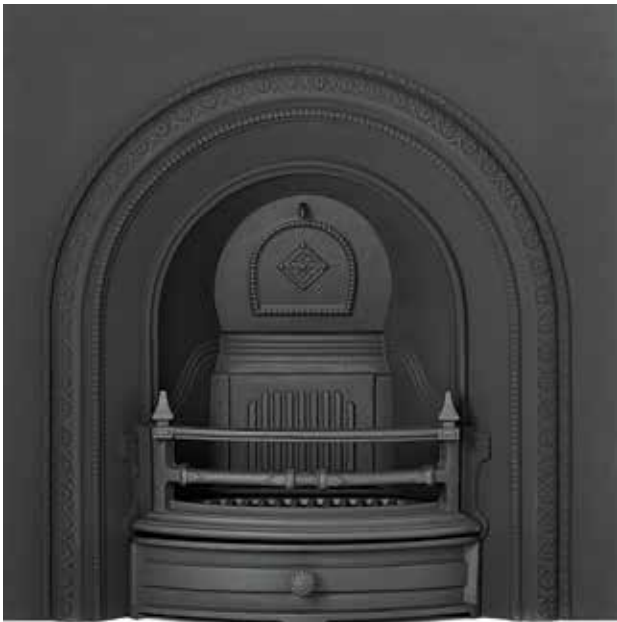

Leagrave 16" Black

Suitable for use with Gas, Solid Fuel and Electric Fires