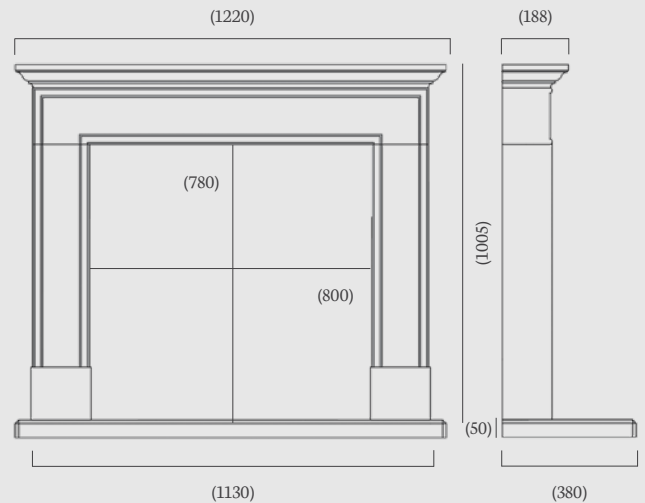

ambient
lights
available on
mantel

Wilbury 48"

Elegantly crafted to flaunt simple, ultra-clean lines without being overly minimal, the Wilbury suite is both classic and sophisticated. The addition of ambient lighting creates a calm and serene feel.

Left: Wilbury in Portuguese Limestone and Pulsar coal effect inset gas fire with Capella fireframe in black.

Above: Wilbury in Aegean Limestone and SLE40i coal effect inset electric fire with Elara fireframe in polished.

Standard Rebate: 1" & 3"
Stocked in: Portuguese Limestone
Made to Measure: Available in Portuguese Limestone, Aegean Limestone & Corinthian Stone