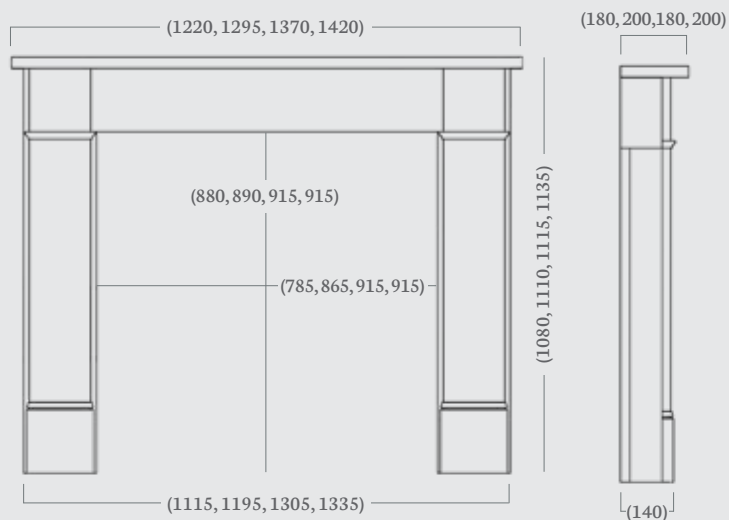

Hersham 48", 51", 54" & 56"

(48", 51", 54", 56" Dimensions)

One of our most popular mantels, the Hersham was inspired by the Victorian era and widely used in the 19th century. The Hersham is hugely versatile because of its classic, timeless design.

Left: Hersham in Aegean Limestone, Wandsworth cast iron insert in black and polished granite hearth.

Above: Hersham in Carrara Marble, SLE60i log effect electric inset fire and honed granite hearth.

Standard Rebate: 1" & 3"

Stocked in: Corinthian Stone (48", 54"), Aegean Limestone (48", 51", 54", 56"), Carrara Marble (54", 56")

Made to Measure available in: Aegean Limestone, Corinthian Stone and Portuguese Limestone