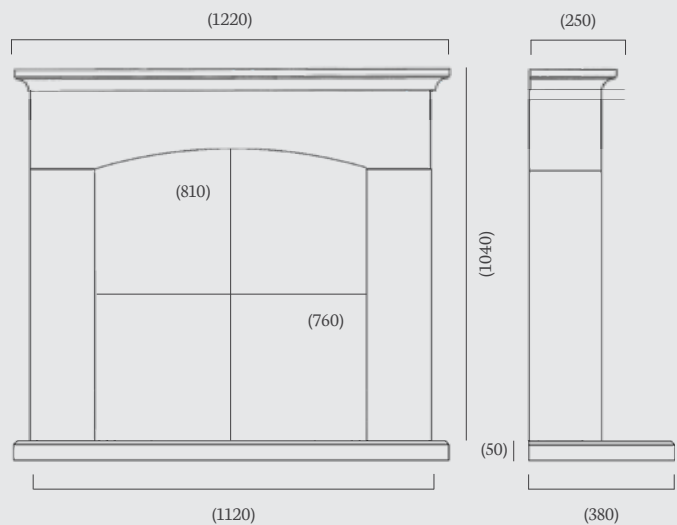

Riseley Electric Suite

The Riseley Electric Suite comes complete with the Solution **e**tronic 560 slimline fire and is designed to fit on a flat wall, instantly creating a complete fireplace.

Available in Corinthian Stone (left) or Portuguese Limestone (above) from stock, the Denstone can also be supplied in Aegean Limestone (special order).

The Solution **e**tronic 560 slimline fire is remote controlled, features 8 flame colour options, 7 fuel bed colour settings and is supplied with hand decorated logs.