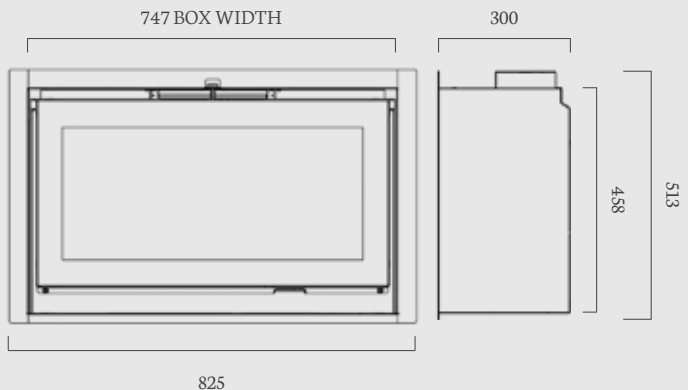

Design Line 700 Gas Inset Fire

Contemporary styling with sleek design features, Design Line is a high performance range with a fully sequential remote control. The DL700 features a modern brick effect interior and comes with a high definition log effect fuel bed as standard.

Model:	DL700 Inset Gas Fire
Efficiency:	87.2%
Fuel:	Natural Gas
Interior:	Brick Effect
Rated Output:	4.71kW
Flue Size:	Min 125mm
Control:	Hand-held Remote with Manual Override