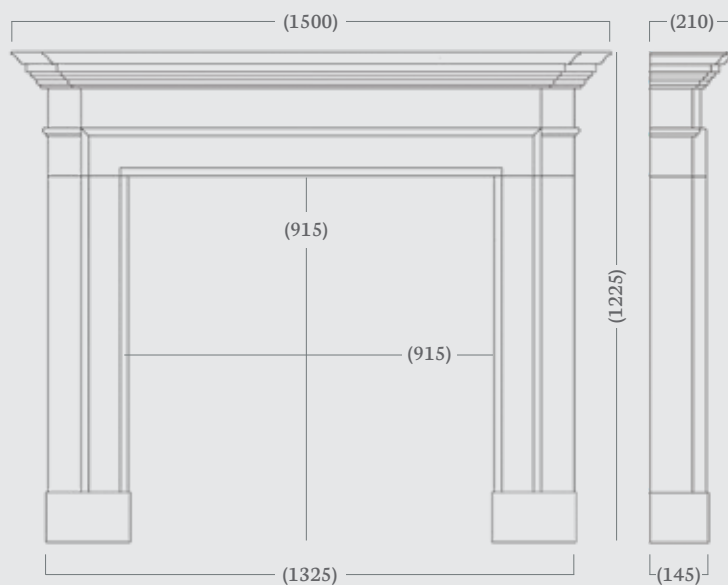

Clarence 59"

Influenced by the early Georgian period, the Clarence features an architectural front on plain foot blocks. Finished with a decorative step moulded shelf, the design of this mantel pays close attention to the lines and proportions of this elegant and stunning surround. Pair this handcrafted stone surround with a matching stone slip set and hearth for a consistent and sleek look.

Left: Clarence in Aegean Limestone, contemporary glass fronted gas fire, Aegean Limestone slip set and Aegean Limestone hearth.

Standard Rebate: 1"

Stocked in: Aegean Limestone

Made to Measure available in: Aegean Limestone, Corinthian Stone and Portuguese Limestone