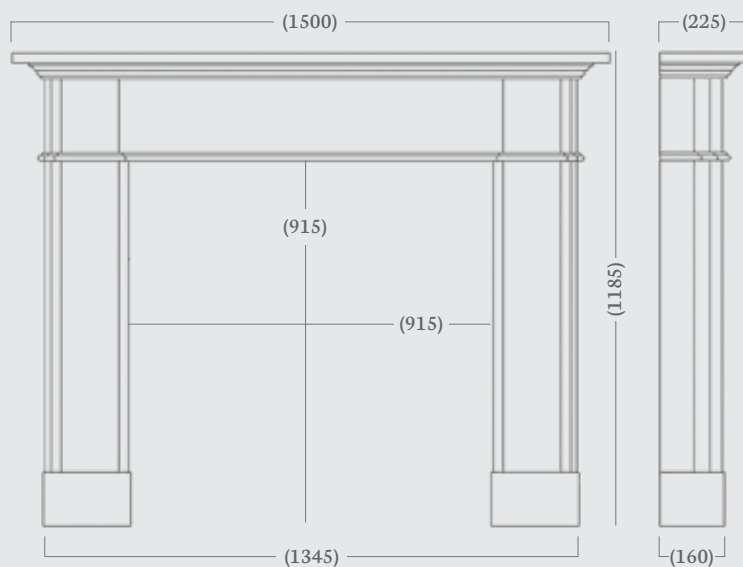

Roseland 59"

The Roseland was inspired by the 1860 Victorian Classical Revival, featuring plain stepped jambs and block capitals. The Roseland has a 59" shelf width, making it perfect for those with larger rooms and chimney breasts.

Left: Roseland in Aegean Limestone, contemporary gas fire, polished granite slip set and polished granite hearth.

Standard Rebate: 1"

Stocked in: Aegean Limestone

Made to Measure available in: Aegean Limestone, Corinthian Stone and Portuguese Limestone