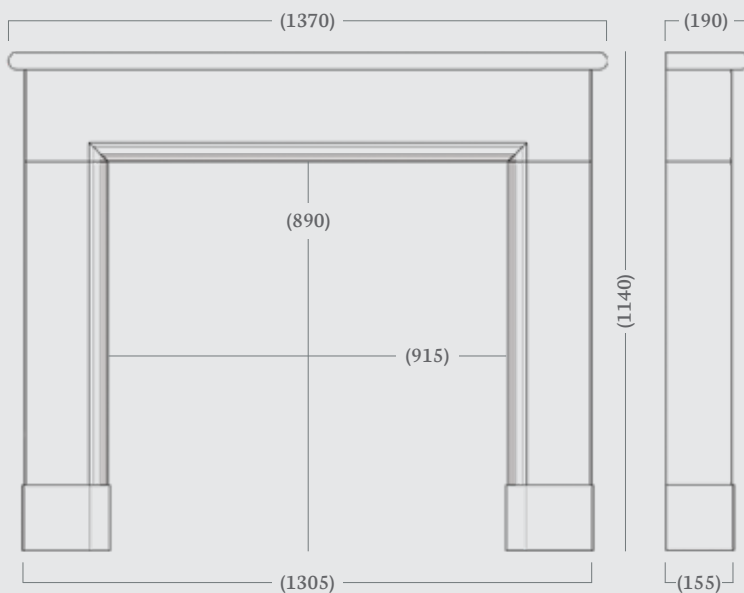

Hanwell 54"

A contemporary mantel with a delicate rounded shelf profile and elegant solid foot blocks, the Hanwell is perfect for both traditional and contemporary settings.

The rectangular features of this surround blend seamlessly with the Oxford fascia (as pictured), creating a classic yet stylish centrepiece.

Right: Hanwell in Aegean Limestone, Oxford highlight fascia, SLE40i log effect inset electric fire with Mizar polished fireframe and polished granite hearth.

Standard Rebate: 3"

Stocked in: Aegean Limestone

Made to Measure available in: Aegean Limestone, Corinthian Stone and Portuguese Limestone