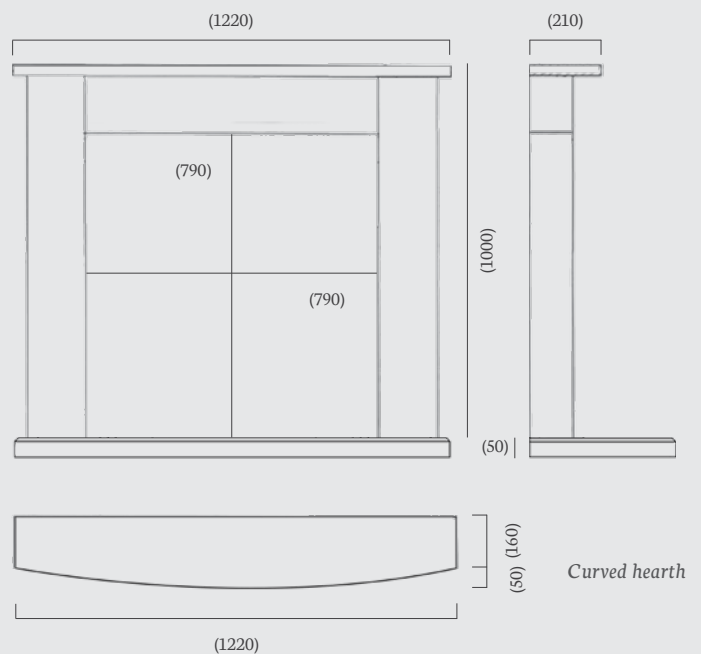

made to measure

ambient lights  
available on mantel

Faro 42", 48" & 54" (42", 48", 54" dimensions)

Our Faro suite is a top seller with a graceful Roman arch and curved shelf. Whether you prefer an electric or gas fire, the Faro effortlessly enhances your home. Choose from three sizes (42", 48", and 54") and add ambient lighting for a cosy atmosphere.