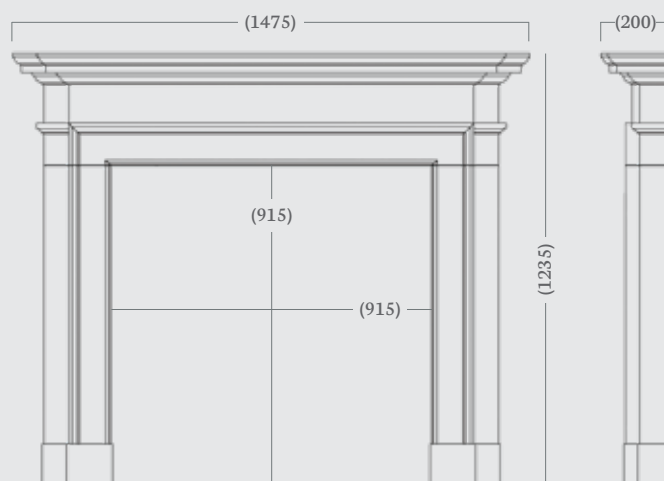

Aversa 58"

The Aversa Mantel is influenced by early Georgian design principles, paying close attention to lines and proportions to create a strong, yet elegant frame. Carved from exquisite pure natural marble, this pristine material is an obvious choice for luxurious and sophisticated indulgence.

Left: Aversa in Kallos Marble, Langford cast iron insert in Highlight and Polished granite hearth.

Above: Aversa in Clara Pura Marble, Belvedere Hob cast iron insert in Stainless Steel and Polished granite hearth.

Standard Rebate: 3"

Stocked in: Kallos Marble and Clara Pura Marble

Made to Measure: Not available on this mantel