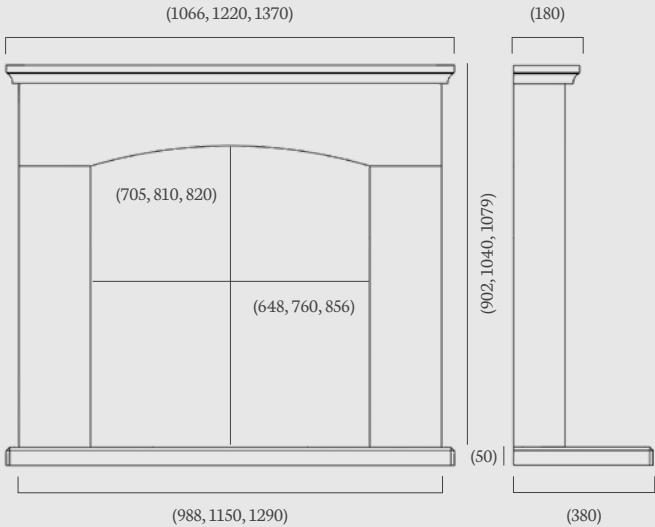

made to measure

ambient lights
available on mantel

Faro 42", 48" & 54" (42", 48", 54" dimensions)

Our Faro suite is a top seller with a graceful Roman arch and curved shelf. Whether you prefer an electric or gas fire, the Faro effortlessly enhances your home. Choose from three sizes (42", 48", and 54") and add ambient lighting for a cosy atmosphere.

Left: Faro 48" in Corinthian Stone with ambient lighting, Pulsar coal effect inset gas fire and Abri fireframe in antique brass.
Above: Faro 54" in Aegean Limestone with ambient lighting, Pulsar coal effect inset gas fire and Flare fireframe in black.

Standard Rebate: 1" & 3"
Stocked in: Portuguese Limestone & Corinthian Stone
Made to Measure: Available in Portuguese Limestone, Aegean Limestone & Corinthian Stone

SUITES