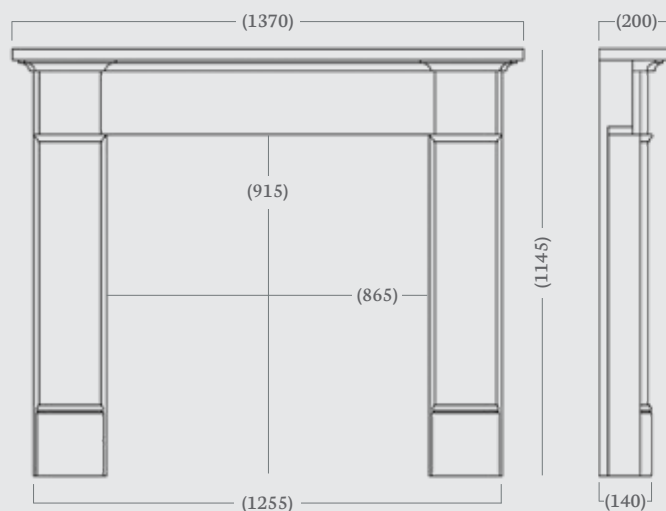

Silsoe 54"

A contemporary take on our popular Hersham mantel, the Silsoe combines modern detailing with a Victorian edge. This surround features subtle tapering to the leg detail and decorative shelf mouldings to incorporate a classic and simple column style to the design.

Left: Silsoe in Aegean Limestone, Vega Edge Eco stove, black reeded fireboard chamber and honed granite hearth.

Above: Silsoe in Carrara Marble, Harlington cast iron insert in black and polished granite hearth.

Standard Rebate: 1"

Stocked in: Aegean Limestone, Carrara Marble

Made to Measure available in: Aegean Limestone, Corinthian Stone and Portuguese Limestone