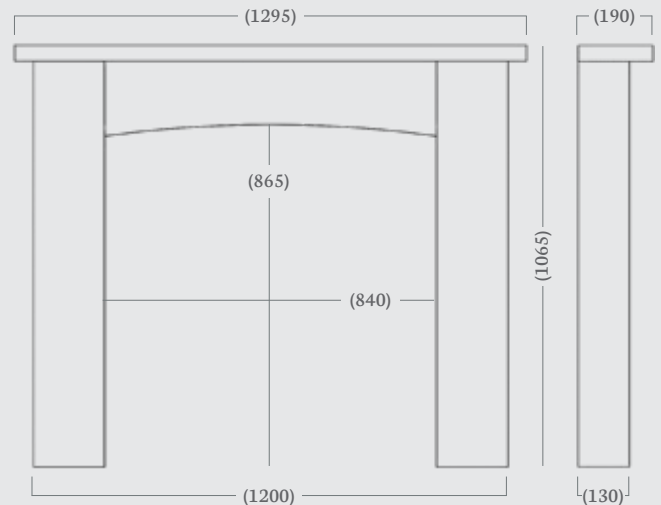

made to
measure

Alban 51”

The Alban features clean lines with a soft curved shelf and header. This stylish surround has been designed to compliment our range of Eco 2022 stoves.

Left: Alban in Aegean Limestone, Scene Eco stove, riven slate chamber and honed granite hearth.

Above: Alban in Corinthian Stone, Panamera Eco stove, rustic herringbone brick chamber and honed granite hearth.

Standard Rebate: 1”

Stocked in: Aegean Limestone, Corinthian Stone

Made to Measure available in: Aegean Limestone, Corinthian Stone and Portuguese Limestone