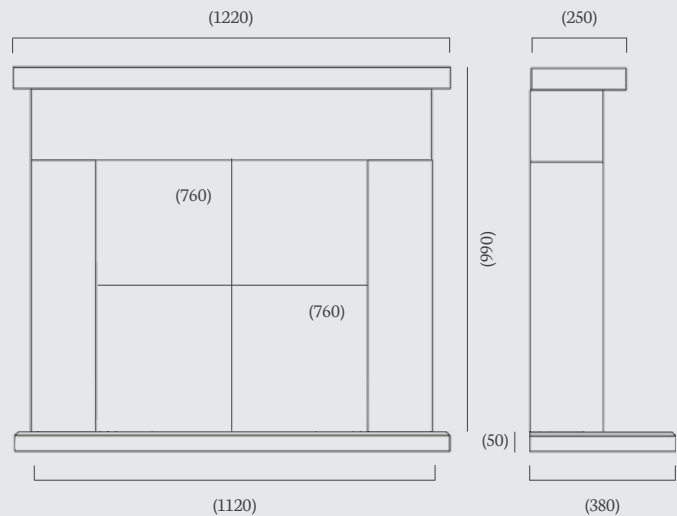

Denstone Electric Suite

The Denstone Electric Suite comes complete with the Solution e^{tronic} 560 slimline fire and is designed to fit on a flat wall, instantly creating a complete fireplace. This versatile suite can be fitted with or without the top shelf to create two different looks.

Available in Corinthian Stone (above) or Portuguese Limestone (left) from stock, the Denstone can also be supplied in Aegean Limestone (special order).

The Solution e^{tronic} 560 slimline fire is remote controlled, features 8 flame colour options, 7 fuel bed colour settings and is supplied with hand decorated logs.