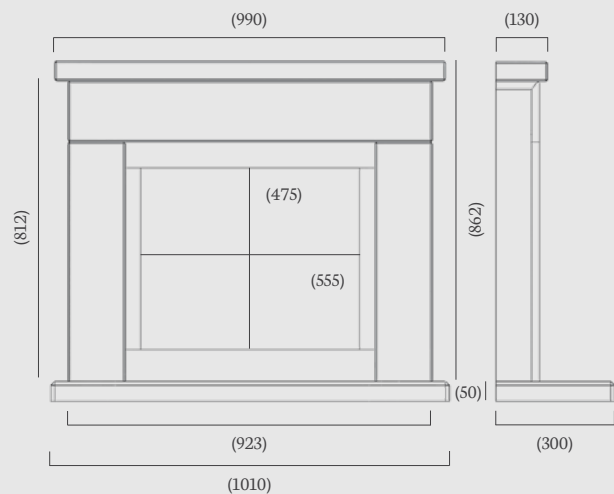

Catarina 500

A simplistic yet beautiful henge style mantel, designed to perfectly fit our superior DL500 gas fire as pictured here with a black glass interior.

If you are seeking a minimal design, the Catarina can even be fitted without the top shelf as pictured above.

Standard Rebate: 1"

Stocked in: Portuguese Limestone

Made to Measure: Available in Portuguese Limestone, Aegean Limestone & Corinthian Stone