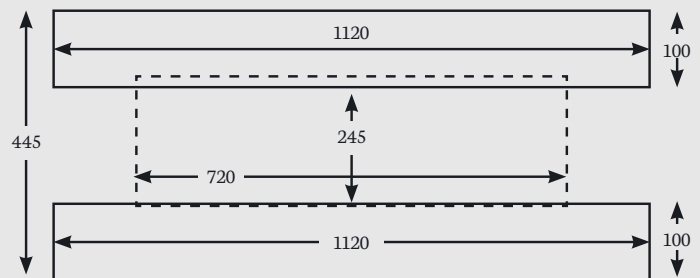

DEPTH: 305mm Hearth / 255mm Header