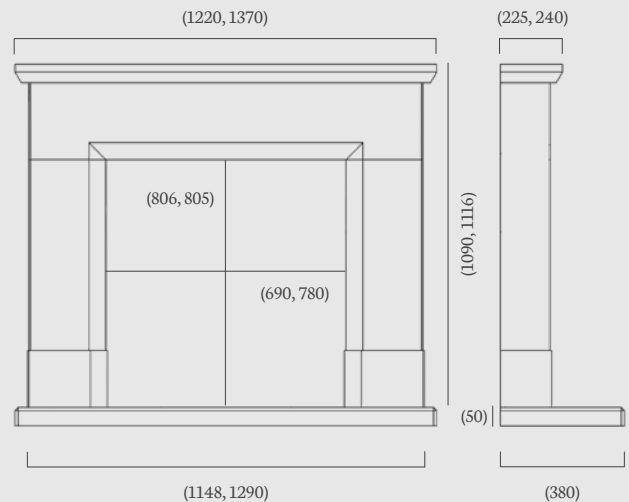

ambient
lights
available on
mantel

Parrona 48" & 54"

(48", 54" dimensions)

Possessing a substantial shelf, thickset body and impressive foot blocks, the Parrona suite is a real statement piece for any home.

Left: Parrona 48" in Corinthian Stone with a SLE41i log effect inset electric fire and Fusion Premium Fascia in Polished Brushed.

Above: Parrona 48" in Portuguese Limestone and DL500 gas fire with black glass interior.

Standard Rebate: 1" & 3"
Stocked in: Portuguese Limestone & Corinthian Stone
Made to Measure: Available in Portuguese Limestone, Aegean Limestone & Corinthian Stone