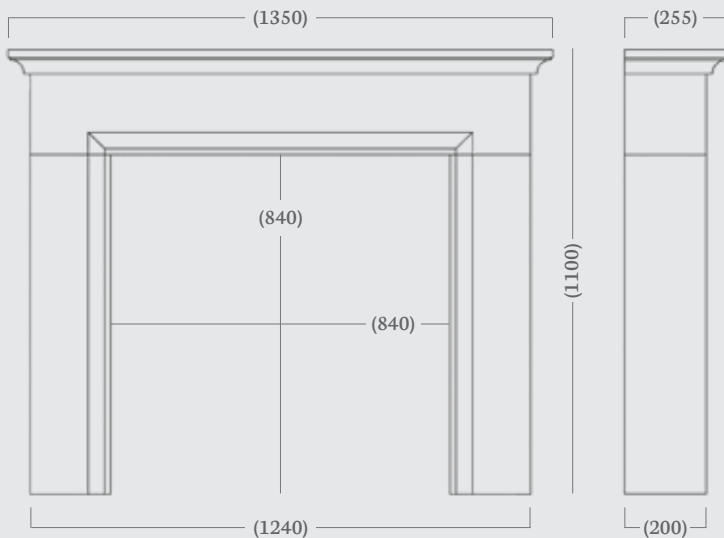

Helston 53"

One of the newest editions to the Capital Collection, the Helston is a beautifully simple and elegant mantel. The Helston has been proportionally designed to suit our range of Eco 2022 stoves. The charming and timeless design of the Helston means it is a perfect choice for contemporary or traditional settings.

As pictured, the rich grain texture and colour of Corinthian Stone works harmoniously with the design of this surround bringing character and warmth to your home.

Right: Helston in Corinthian Stone, Bassington Eco Skirted stove, Pompeii brick chamber and honed granite hearth.

Standard Rebate: 1"

Stocked in: Corinthian Stone & Aegean Limestone

Made to Measure available in: Aegean Limestone, Corinthian Stone and Portuguese Limestone