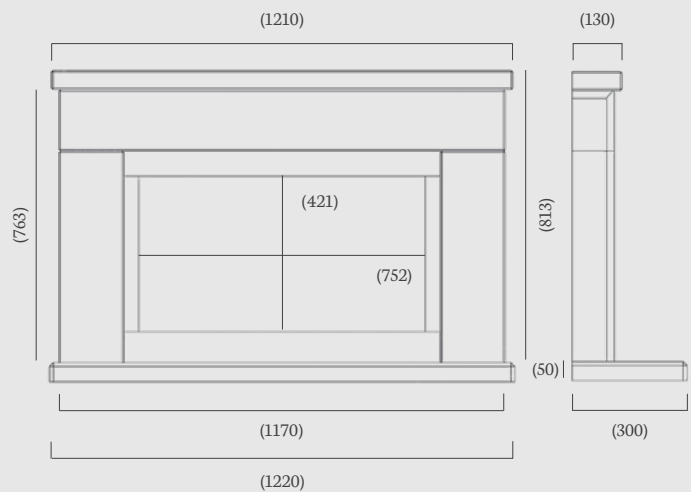

Catarina 700

A simplistic yet beautiful henge style mantel, designed to perfectly fit our superior DL700 gas fire as pictured here with a brick interior.

If you are seeking a minimal design, the Catarina can even be fitted without the top shelf as pictured to the left.

Standard Rebate: 1"

Stocked in: Portuguese Limestone

Made to Measure: Available in Portuguese Limestone, Aegean Limestone & Corinthian Stone