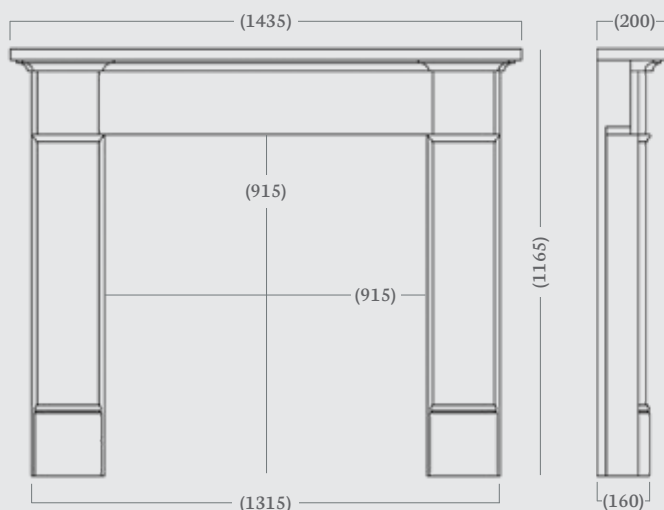

Silsoe 57"

For those looking to add a touch of elegance and sophistication to your home, a Victorian inspired fireplace is the perfect way to do it.

The Silsoe combines modern detailing with a Victorian edge. This surround features subtle tapering to the leg detail and decorative shelf mouldings to incorporate a classic and simple column style to the design.

With a 57 inch shelf width, intricate details and timeless design, the Silsoe is sure to make a statement in any room.

Left: Silsoe in Persian Grey Limestone, Barnwell cast iron insert in highlight, coal effect gas fire and polished granite hearth.

Standard Rebate: 1"

Stocked in: Persian Grey Limestone

Made to Measure: Not available on this mantel