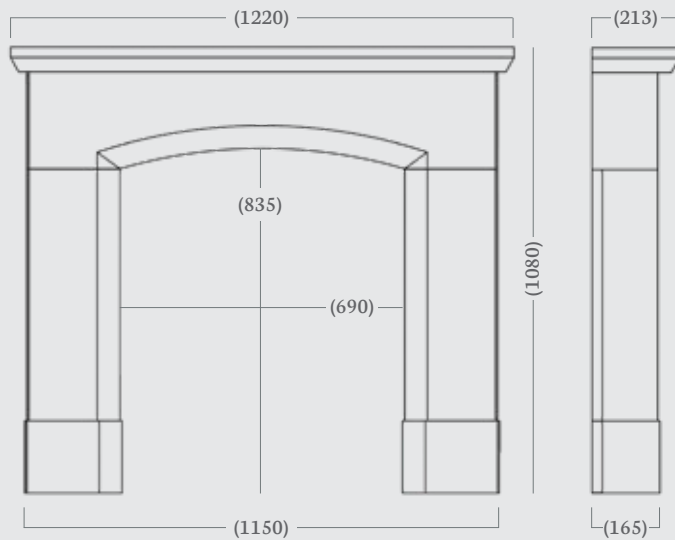

Olvera 48"

With strong and robust features, a defined Roman arch and substantial foot blocks, the Olvera is ideal for customers who are seeking a feature fireplace but have a smaller fireplace opening.

Right: Olvera in Corinthian Stone, Bassington Eco Skirted stove, reeded fireboard chamber and honed granite hearth.

Standard Rebate: 1°

Stocked in: Corinthian Stone

Made to Measure available in: Aegean Limestone, Corinthian Stone and Portuguese Limestone