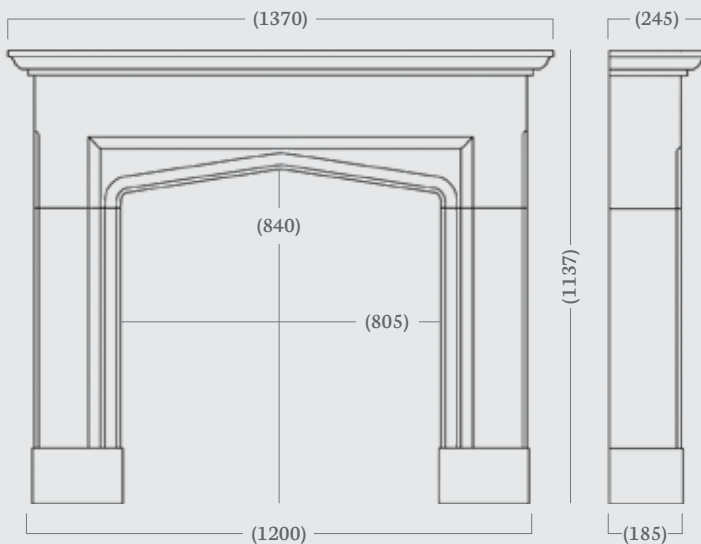

Astwick 54"

A stunning addition to our fireplace collection, the Astwick mantel is inspired by the Tudor period. This mantel features a delicate yet striking shallow arched header.

The Astwick also boasts strength and definition, achieved from incorporating substantial foot blocks and a generous overall depth into the design.

Right: Astwick in Corinthian Stone, Bassington Eco Baseline in Warm White Enamel, Corinthian stone chamber and Corinthian stone hearth.

Standard Rebate: 1"

Stocked in: Corinthian Stone

Made to Measure available in: Aegean Limestone, Corinthian Stone and Portuguese Limestone