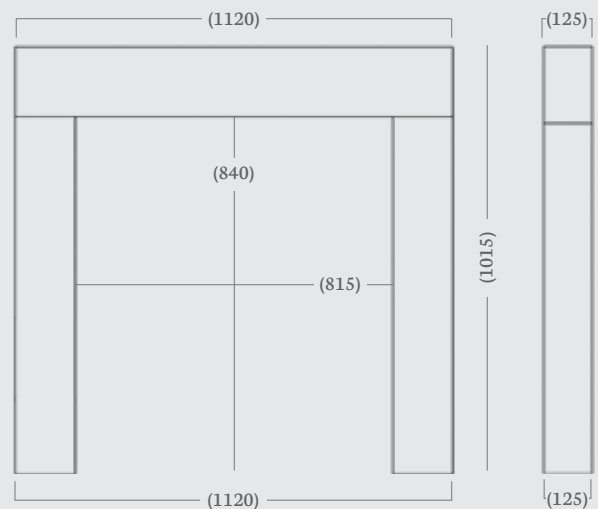

made to
measure

Mentmore 44”

The Mentmore is a compact and stylish mantel, designed to offer a contemporary and minimalistic 'henge' style surround for those with smaller rooms and fireplace chambers.

Left: Mentmore in Aegean Limestone, DL500 gas fire with black glass interior, polished granite slip set and polished granite hearth.

Above: Mentmore in Corinthian Stone, SLE41i electric fire, honed granite slip set and honed granite hearth.

Standard Rebate: 1”

Stocked in: Corinthian Stone, Aegean Limestone

Made to Measure available in: Aegean Limestone, Corinthian Stone and Portuguese Limestone