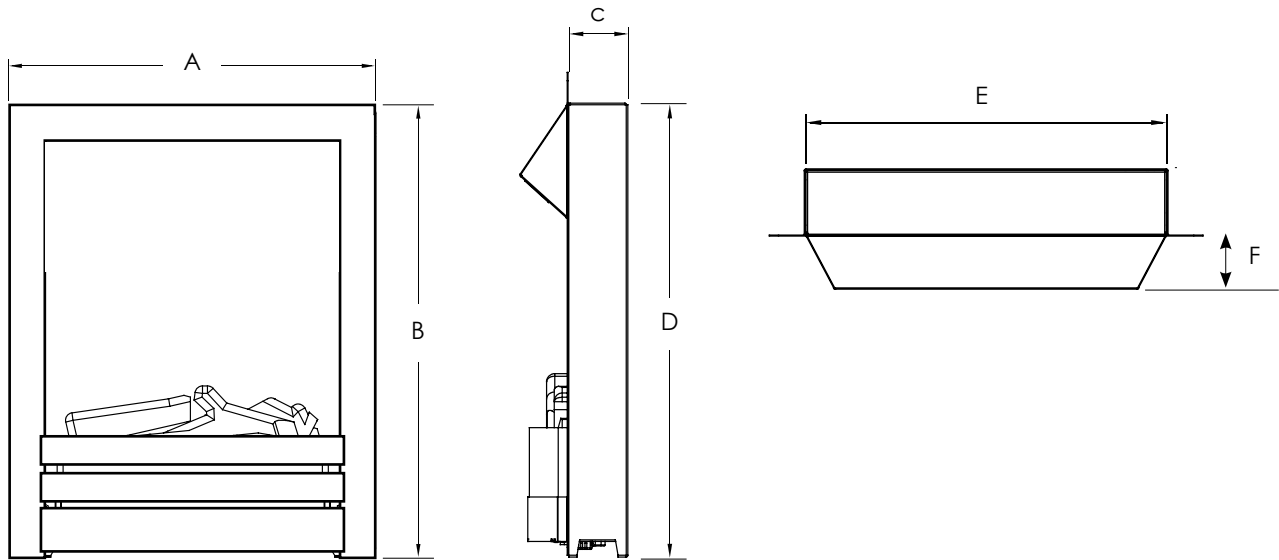

ETRONIC ELECTRIC INSET FIRES

Trim Sizes		
	A (Width)	B (Height)
Mizar/Elara/Capella (40i)	520	615
Abri/Flare (40i)	520	655
Contemporary Fascia	495	608
Classic Provident (40i)	590	740
Classic Halo (40i)	602	662
Trim & Fret	510	610
Premium Contemporary Fascia	520	620
Premium XL Contemporary Fascia	670	620