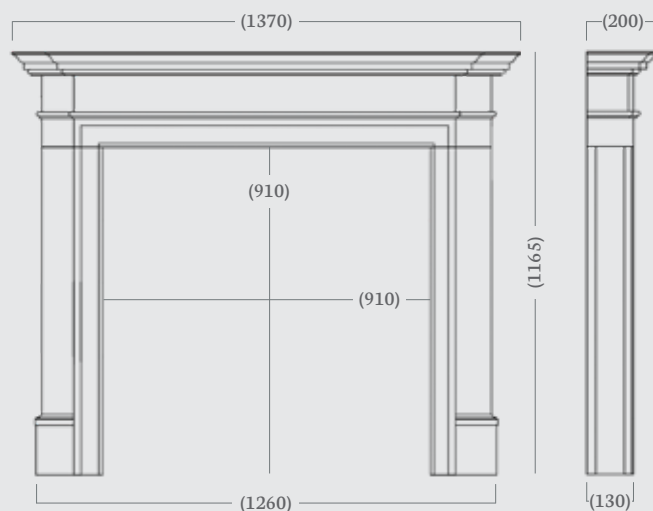

Washington 54"

A classical and complex design influenced by the early Georgian period, the Washington will provide character, charm and elegance to your living room. The Washington's sophisticated design complements an array of interior options.

Left: Washington in Aegean Limestone, DL800 gas fire with black glass interior, Aegean Limestone slip set and Aegean Limestone hearth.

Above: Washington in Carrara Marble, Classic fascia in polished, Danbury firebasket, black reeded fireboard chamber and honed granite hearth.

Standard Rebate: 3"

Stocked in: Aegean Limestone, Carrara Marble

Made to Measure available in: Aegean Limestone, Corinthian Stone and Portuguese Limestone