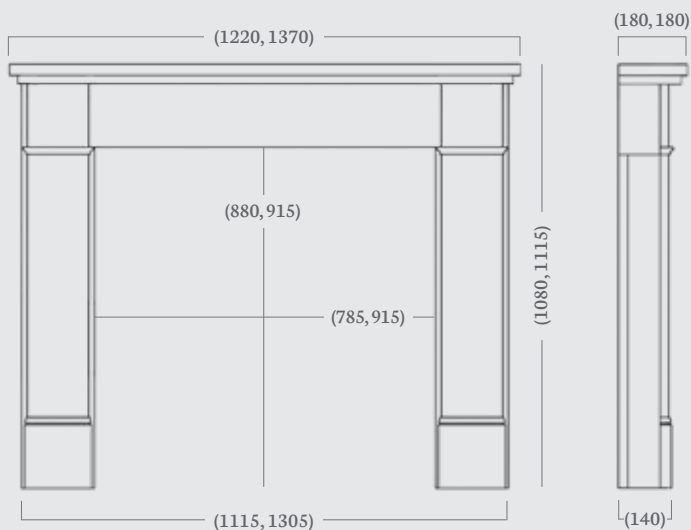

## Hersham Luxe 48" & 54"

The Hersham Luxe is a brand new addition for our 2023 range. Influenced by the ageless design of our standard Hersham surround, we have elevated the existing style to feature a new layered shelf. The new double tier shelf perfectly complements the existing detailing on the surround, adding a whole different depth to this otherwise classic Victorian mantel.

(48", 54" Dimensions)

**NEW**

made to  
measure

Carrara Marble