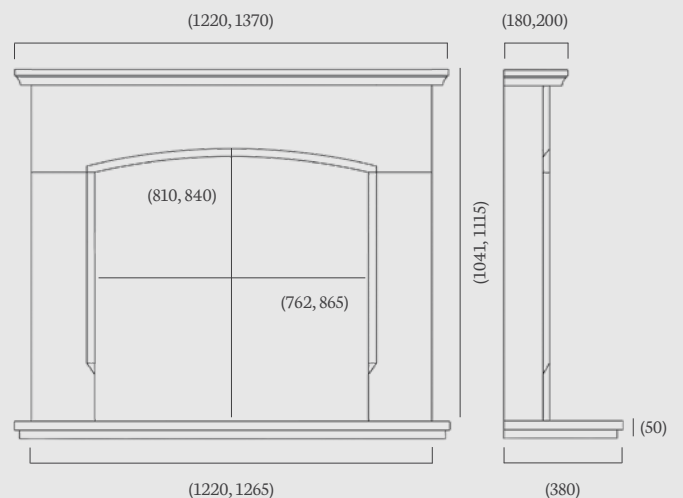

Peniche 48" & 54"

(48", 54" dimensions)

The Peniche suite features a subtle arched header and tapered leg detailing. The curved opening naturally leads the eye towards the fire within.

Left: Peniche 54" in Portuguese Limestone with SLE40i log effect electric inset fire and Contemporary Fascia in Brass.

Above: Peniche 48" in Corinthian Stone with the SLE41i coal effect electric inset fire and Trinalis Premium Fascia in Black Brass.

Standard Rebate: 1" & 3"

Stocked in: Portuguese Limestone & Corinthian Stone

Made to Measure: Available in Portuguese

Limestone, Aegean Limestone & Corinthian Stone