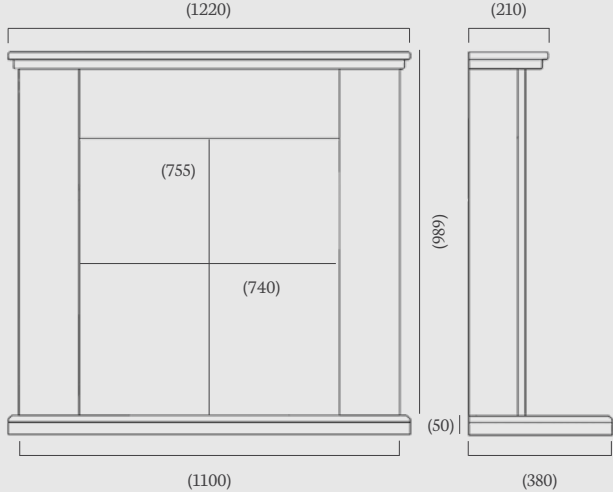

Avelar 48”

The Avelar suite is simple yet sophisticated with a feature double-step shelf and clean lines.

Left: Avelar in Aegean Limestone with ambient lighting, Pulsar coal effect inset gas fire and Mizar fireframe in polished.

Above: Avelar in Portuguese Limestone with ambient lighting, Pulsar coal effect inset gas fire and Flare fireframe in brushed copper.

- Standard Rebate: 1” & 3”
- Stocked in: Portuguese Limestone
- Made to Measure: Available in Portuguese Limestone, Aegean Limestone & Corinthian Stone