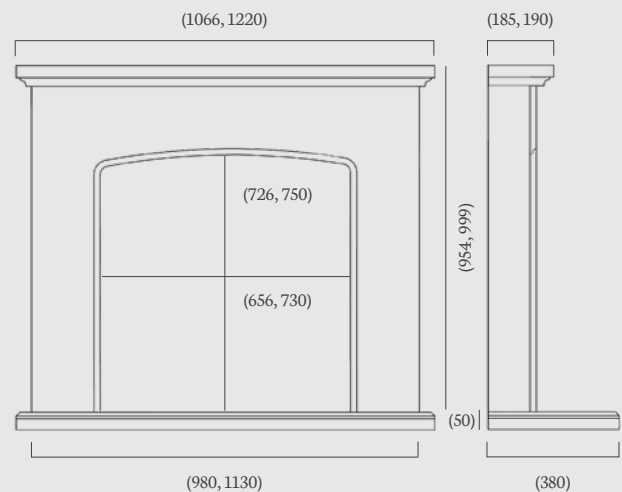

Murtosa 42" & 48"

(42", 48" dimensions)

The Murtosa suite boasts a delicately curved arch and stepped shelf. This effortless suite can be installed with ambient lighting to create a cosy and warm environment in your living space.

Left: Murtosa 48" in Corinthian Stone with a SLE41i log effect inset electric fire and Fusion Premium Fascia in Polished Nickel.

Above: Murtosa 42" in Portuguese Limestone with the SLE40i log effect inset electric fire and Abri fireframe in Polished.

Standard Rebate: 1" & 3"

Stocked in: Portuguese Limestone & Corinthian Stone

Made to Measure: Available in Portuguese Limestone, Aegean Limestone & Corinthian Stone