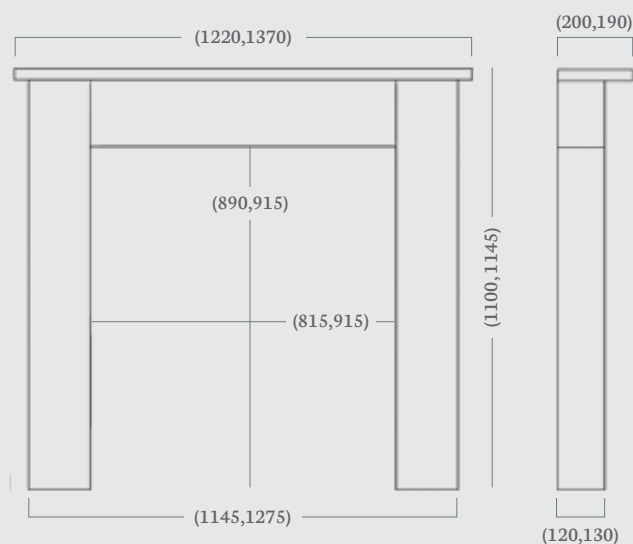

Appledore 48" & 54"

(48", 54" Dimensions)

A simple yet sophisticated design, the Appledore features an elegant curved top shelf which differentiates it from similar period mantels and gives it a more contemporary feel.

Left: Appledore in Aegean Limestone, Bassington Eco stove, riven slate chamber and honed granite hearth.

Standard Rebate: 1"

Stocked in: Aegean Limestone

Made to Measure available in: Aegean Limestone, Corinthian Stone and Portuguese Limestone