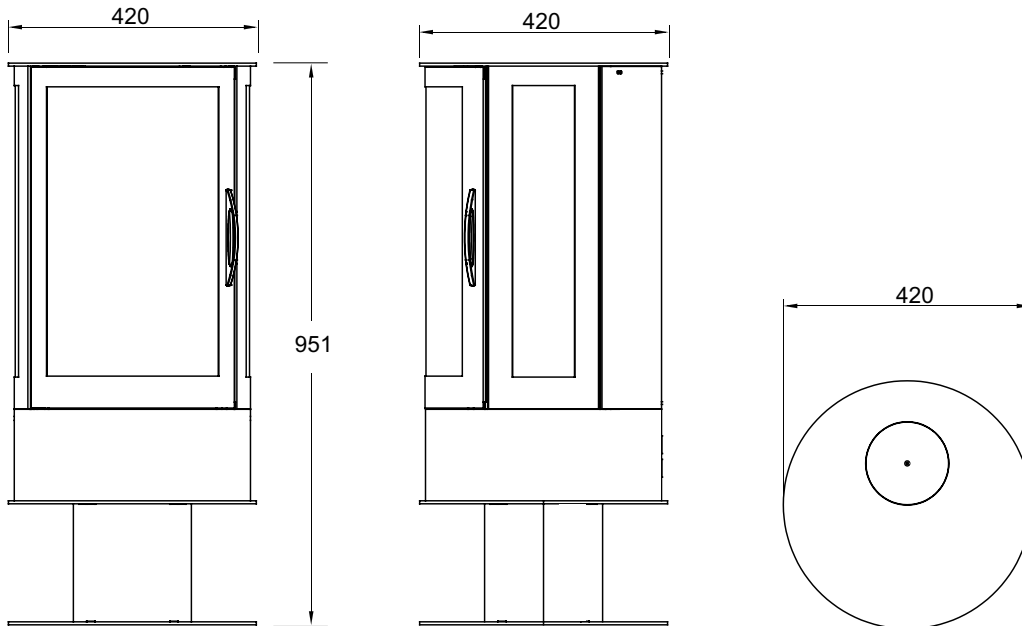

SLE42S

Supplied with Flue Spigot for 125mm pipe