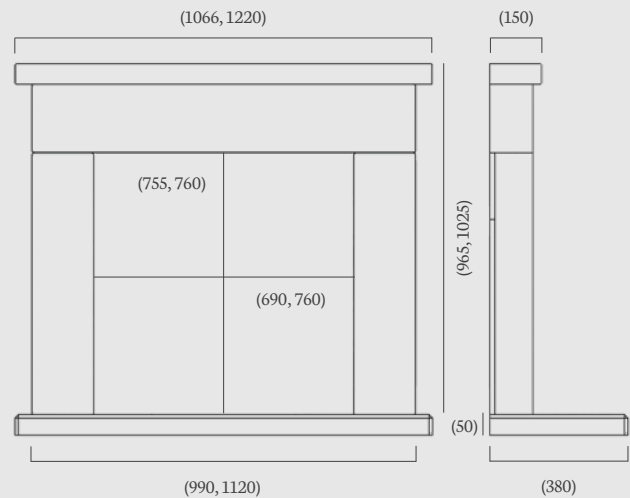

ambient lights
available on mantel

made to measure

Belmonte 42" & 48"

(42", 48" dimensions)

The Belmonte suite has been designed to reflect classic simplicity making it the perfect option for either traditional or contemporary styles of decor.

Left: Belmonte 42" in Aegean Limestone with ambient lighting and DL500 gas fire with black glass interior.

Above: Belmonte 48" in Portuguese Limestone and SLE41i coal effect electric inset fire with Trinalis Premium Fascia in polished and nickel.

Standard Rebate: 1" & 3"
Stocked in: Portuguese Limestone
Made to Measure: Available in Portuguese Limestone, Aegean Limestone & Corinthian Stone