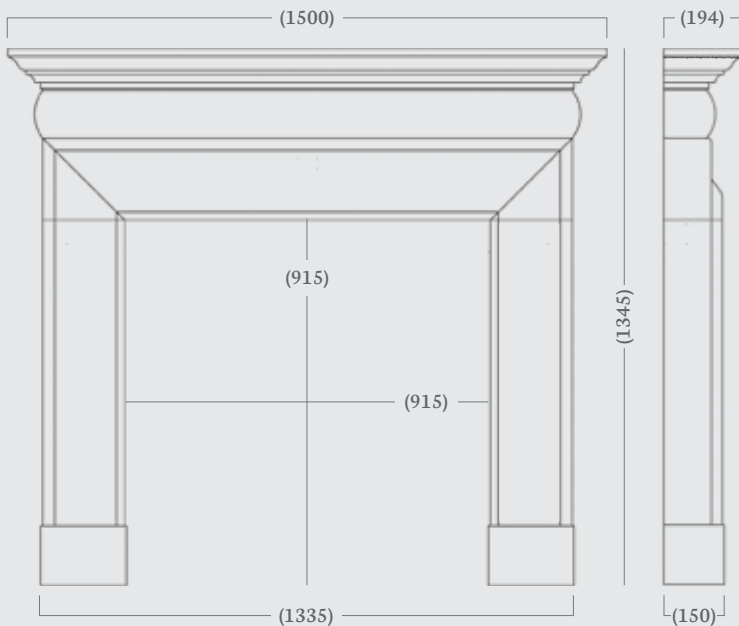

Hampton 59"

The Hampton takes inspiration from the Queen Anne period with its lavish curves and neat lines. Featuring a generously proportioned bolection, 59" shelf width and unembellished foot blocks, the Hampton encompasses grandeur through simplicity and elegance. This mantel is perfect for larger rooms and chimney breasts.

Right: Hampton in Aegean Limestone, DL800 gas fire with black glass interior, polished granite slip set and polished granite hearth.

Standard Rebate: 1"

Stocked in: Aegean Limestone

Made to Measure available in: Aegean Limestone, Corinthian Stone and Portuguese Limestone