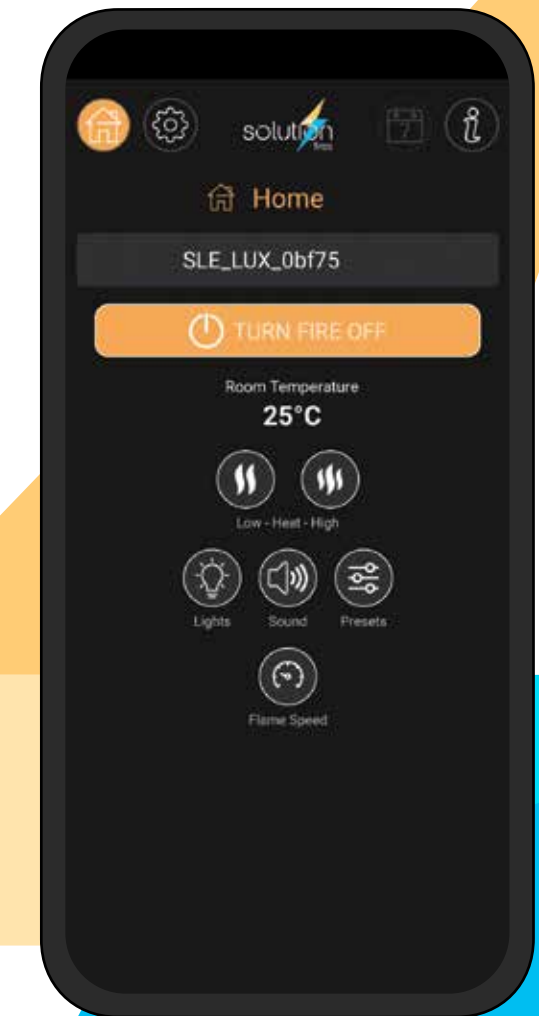

Flame & Fuel Bed Features

- Ultra realistic, contoured flame effect technology
- Three flame speed settings
- Choice of three flickering fuel beds:
 - ▶ LUX Premium Real Wood Log Set **NEW**
 - ▶ LUX Woodland Effect Logs
 - ▶ LUX Silver Birch Effect Logs
- Fuel bed can be customised by adding your own decorative pieces
- Seven preset illumination themes & one custom setting
- Nine independent flame colours with adjustable brightness
- Nine independent fuel bed colours with adjustable brightness
- Nine independent downlight colours with pulse effect
- Ability to independently turn off flame, fuel bed or downlight illumination
- Crackling fire audio with 6 volume settings

the solution app

By downloading this industry leading app on Android and iOS smart phones and tablets you will be able to;

.....
Control a whole range of audio and visual features specific to individual models.
.....

Control the fire even if you're away from home
.....

Control the fire via smart watches & Alexa
.....

Set 7 day programmer
.....

Note: Solution App is only available for the LUX75, 100, 125, 150, 175 and 200 fires.