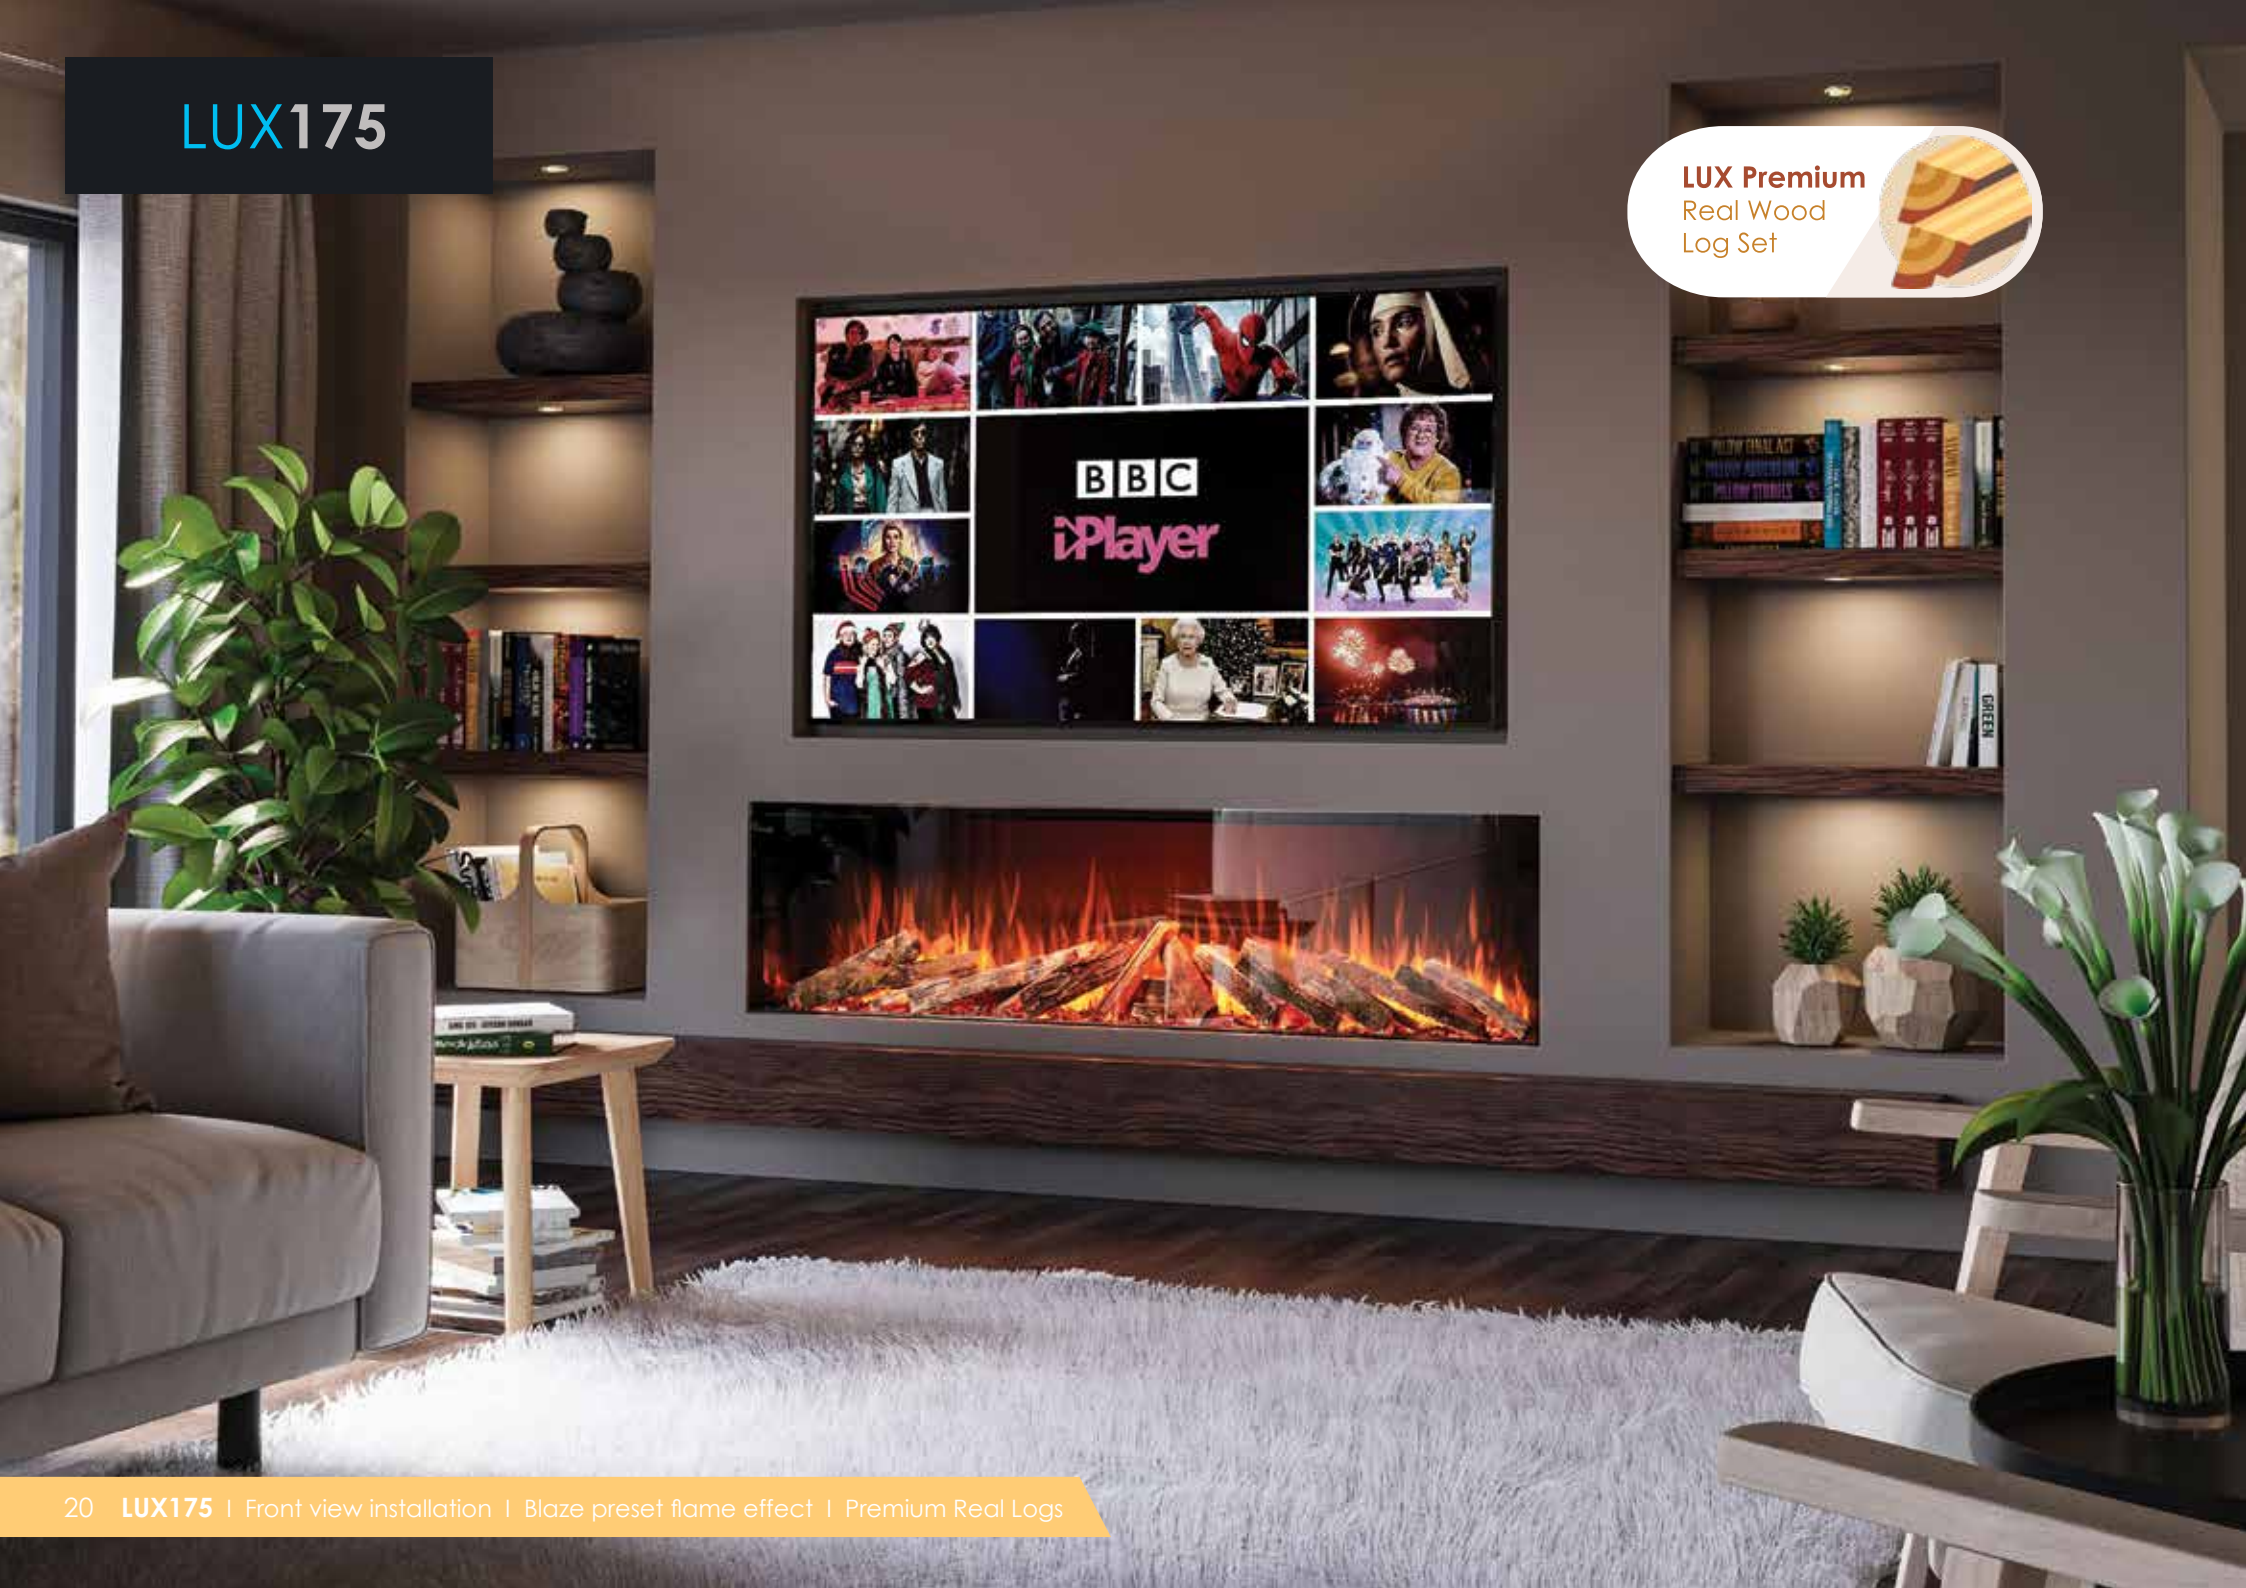

app control

compatible

handheld remote

supplied as standard

iTronic

technology

LUX175

LUX Premium
Real Wood
Log Set