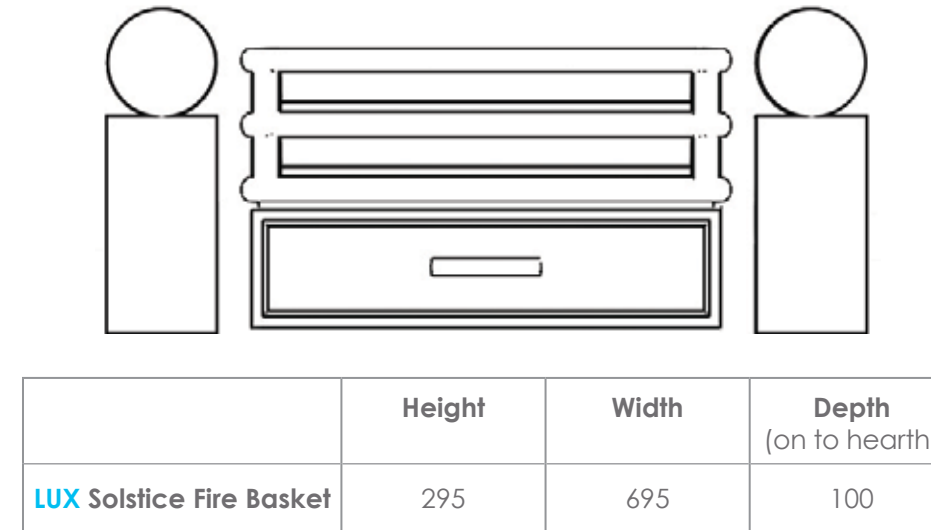

*Provident Flatwall Electric Suite is also available in 1372 (54) & 1422mm (56) widths

SLE42s

SLE40i

LUX Solstice Fire Basket

SLE40i with Fireframe/Trim		
	A (Width)	B (Height)
Abri, Capella, Elara, Flare & Mizar	520	615
Contemporary Fascia	495	608
Classic Provident	590	740
Classic Halo	602	662
Trim & Fret	510	610