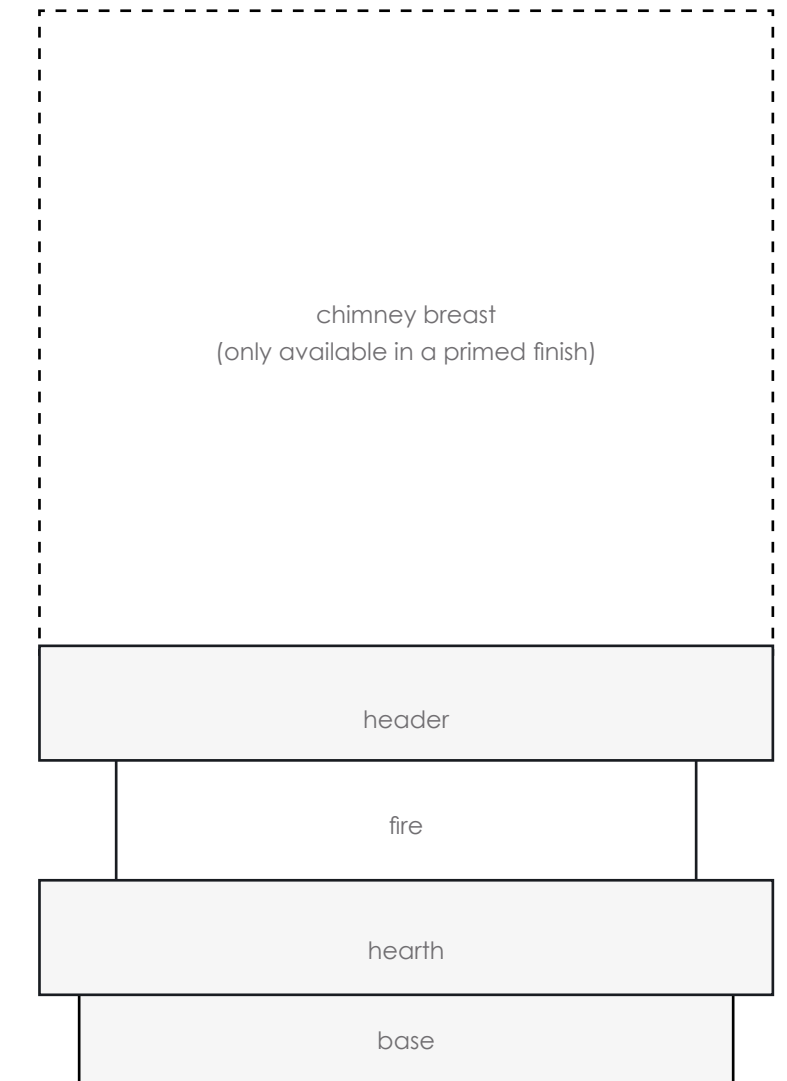

MADE TO MEASURE

All of our suites can be tailor made to your size requirements.

TV CUT OUT

Need a TV cut out in your chimney breast? No problem, just advise us of the cut out size and its position.

Brandon Suite Components