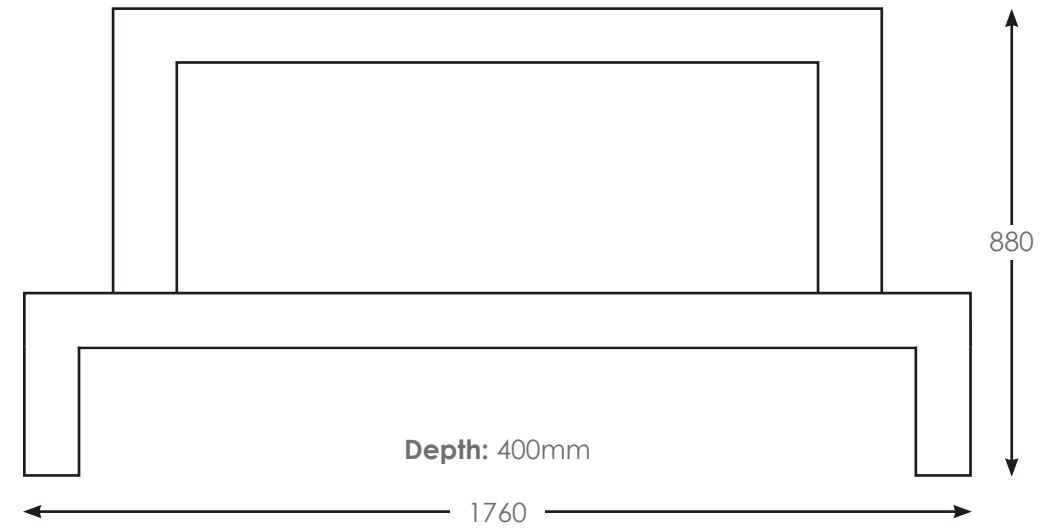

Brandon Bench Stove