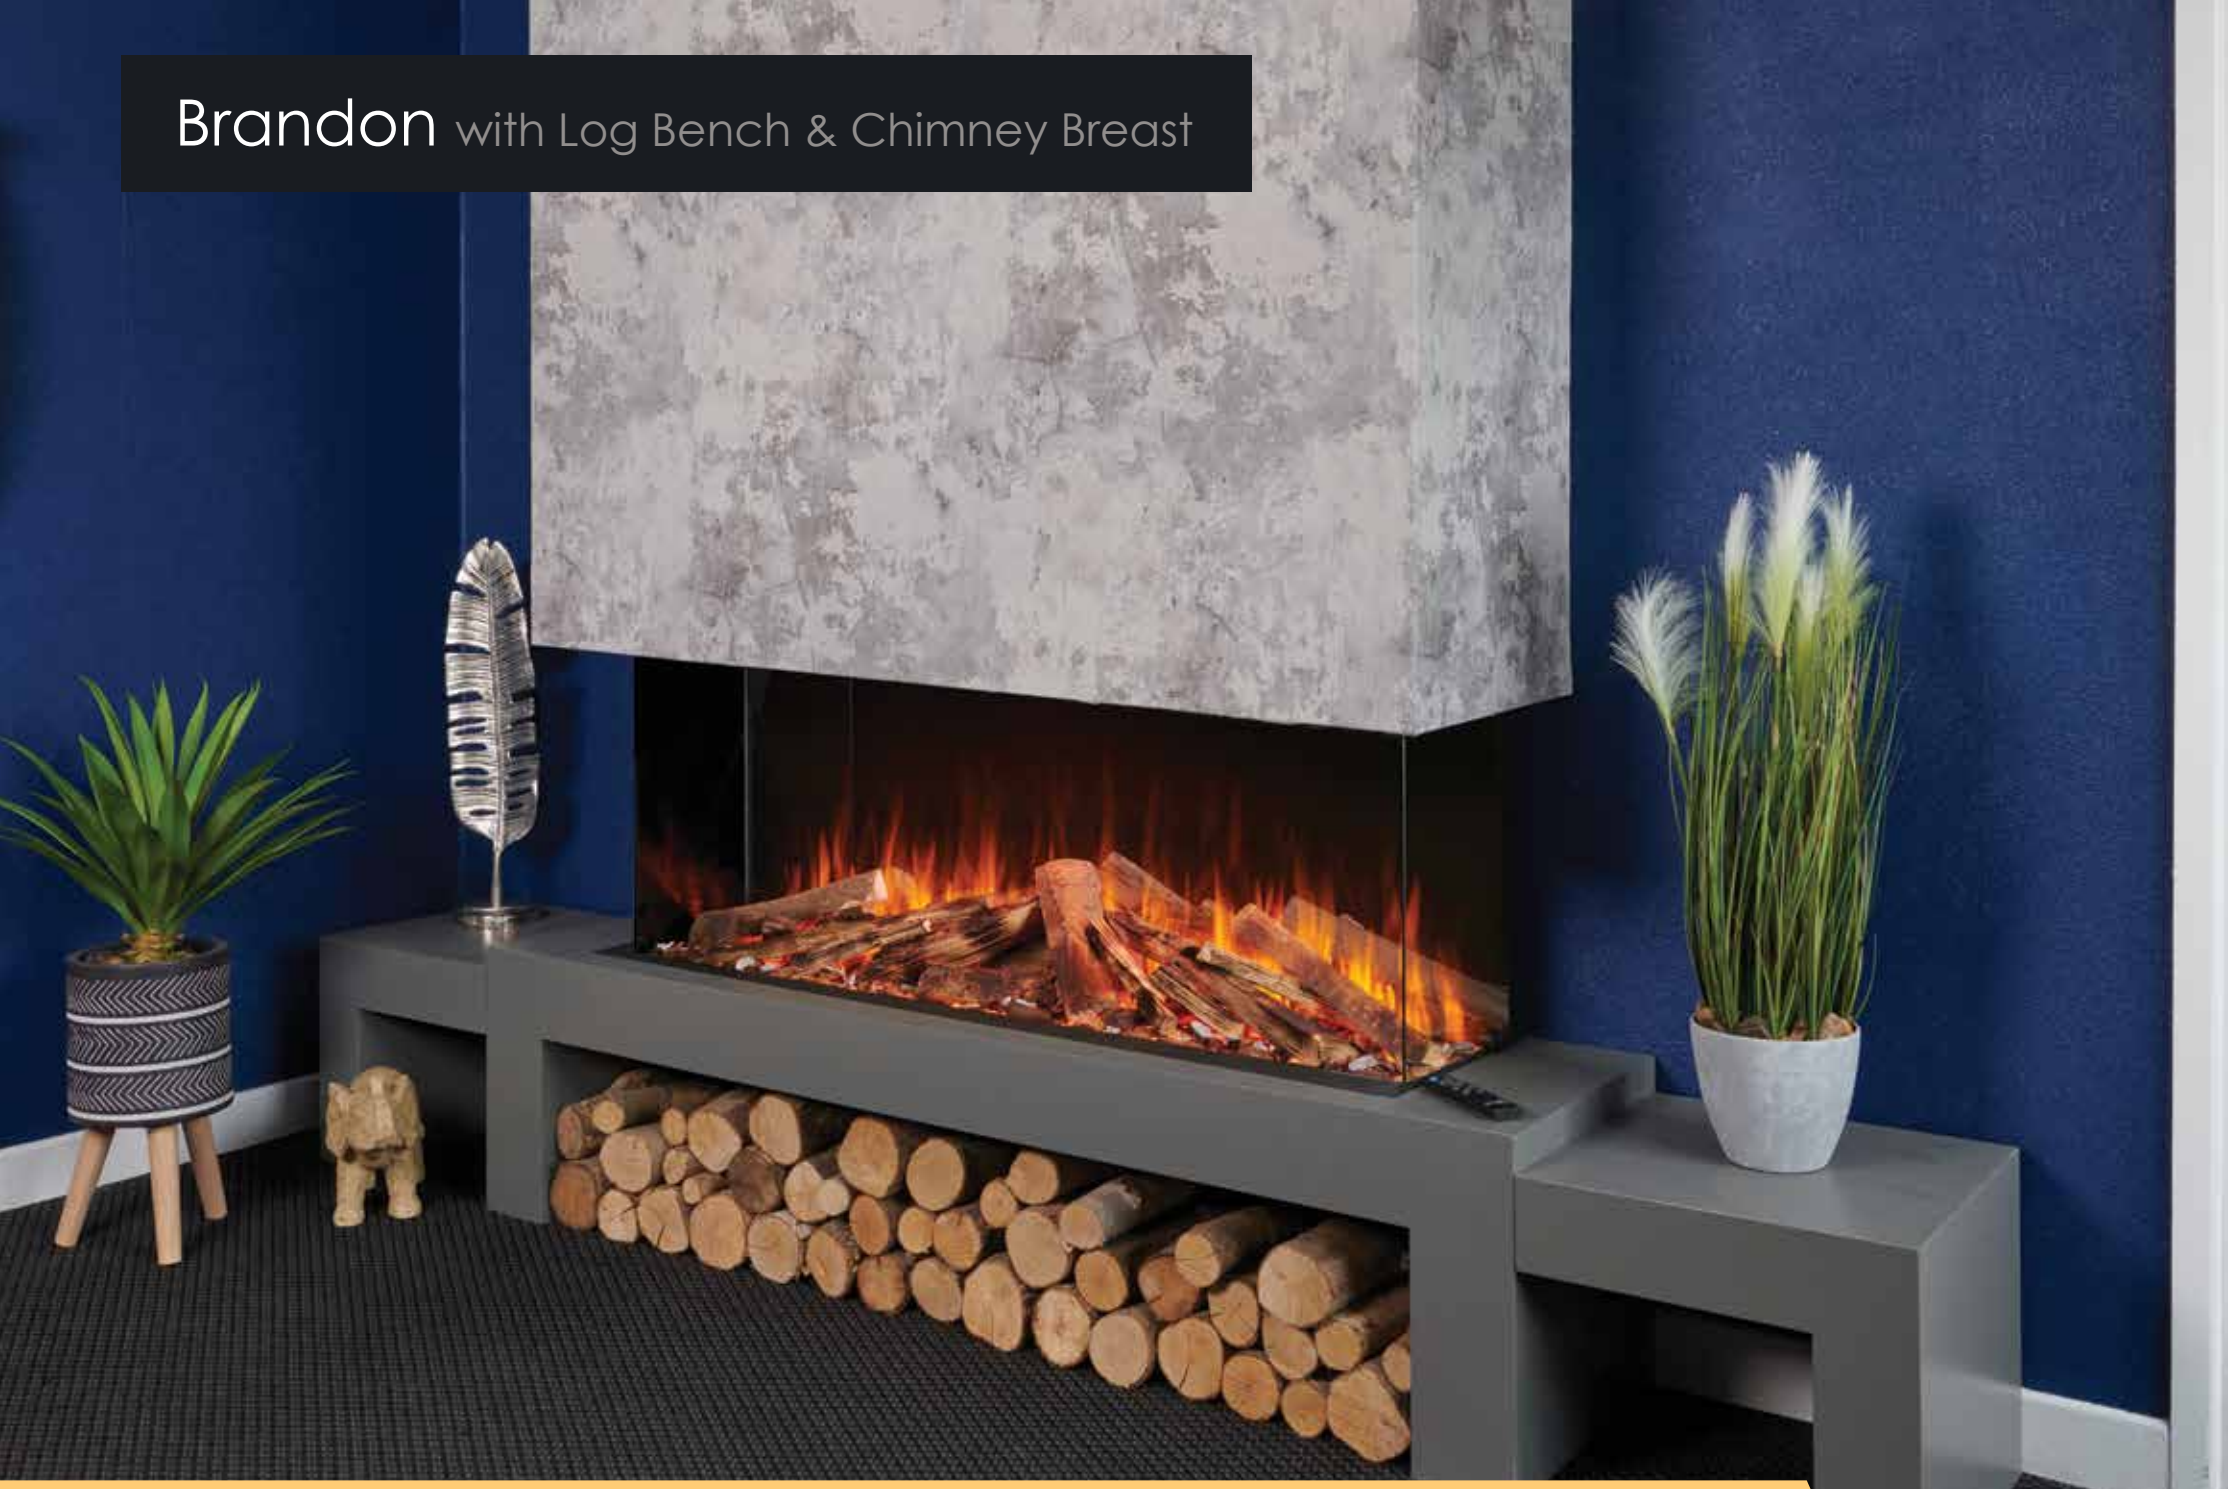

Brandon with Log Bench & Chimney Breast

38 Brandon Chimney Breast with Bench Suite | Graphite Grey Bench (side units optional) | Wallpapered Breast | LUX125 | Premium Real Logs