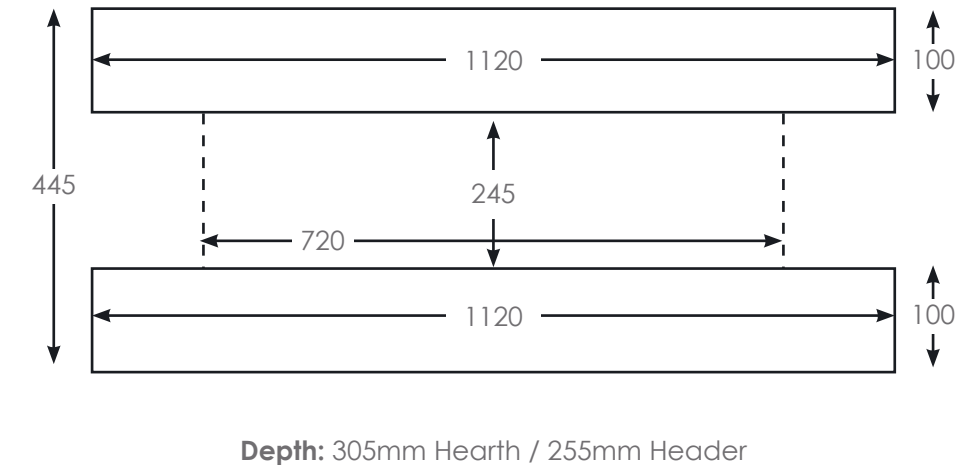

Tamarin eTronic Suite