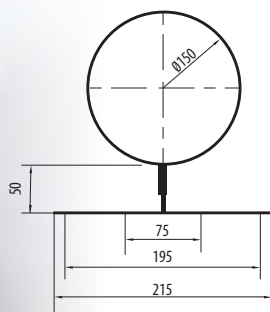

Stainless Steel

Acier inox
Roestvrijstaal

999-072

Wall Bracket

Support mural
Muurbegel