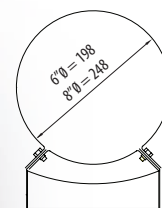

6" Stainless Steel

Acier inox
Roestvrijstaal

FXQ150-030

8" Stainless Steel

Acier inox
Roestvrijstaal

FXQ200-030