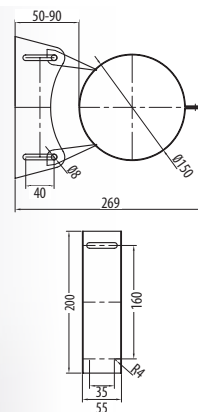

6" only

Stainless Steel

Acier inox
Roestvrijstaal

999-141

Adjustable Wall Support

Support mural réglable
Variable wand steun

6" only

Stainless Steel