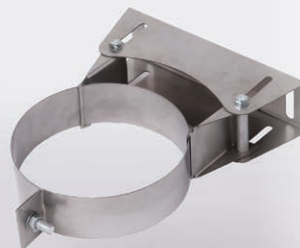

6" only

Stainless Steel

Acier inox
Roestvrijstaal

999-141

Adjustable Wall Support

Support mural réglable
Variable wand steun

6" only

Stainless Steel