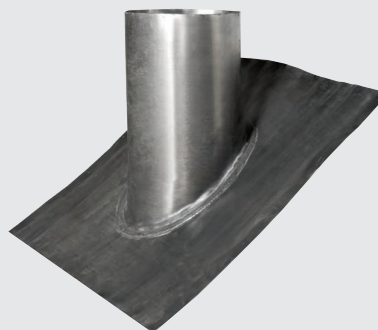

40° - 50° Lead Flashing

Solin en plomb 40-50°
40-50 loodslab

Lead
Plomb
Lood
999-174