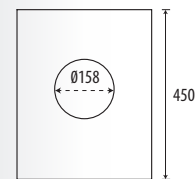

40° - 50° Lead Flashing

Solin en plomb 40-50°
40-50 loodslab

Lead
Plomb
Lood
999-174