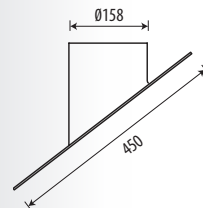

40° - 50° Lead Flashing

Solin en plomb 40-50°
40-50 loodslab

Lead
Plomb
Lood
999-174