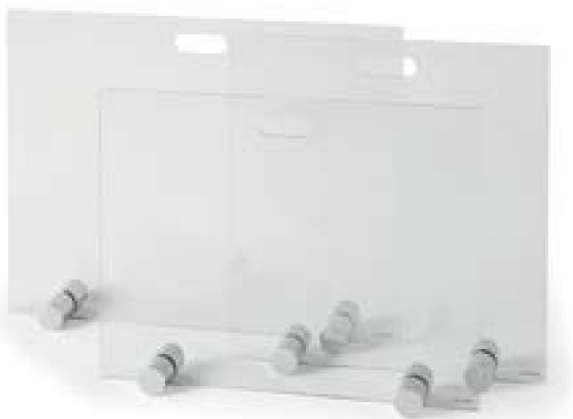

Glass Straight Fire Screens*

Code	Width	Height
GSFL22	560mm (22")	588mm (23")
GSFL26	660mm (26")	508mm (20")
GSFL30	760mm (30")	588mm (23")

* Whilst stocks last. Do not place within 300mm (12") of fire where temperature exceeds 200°C