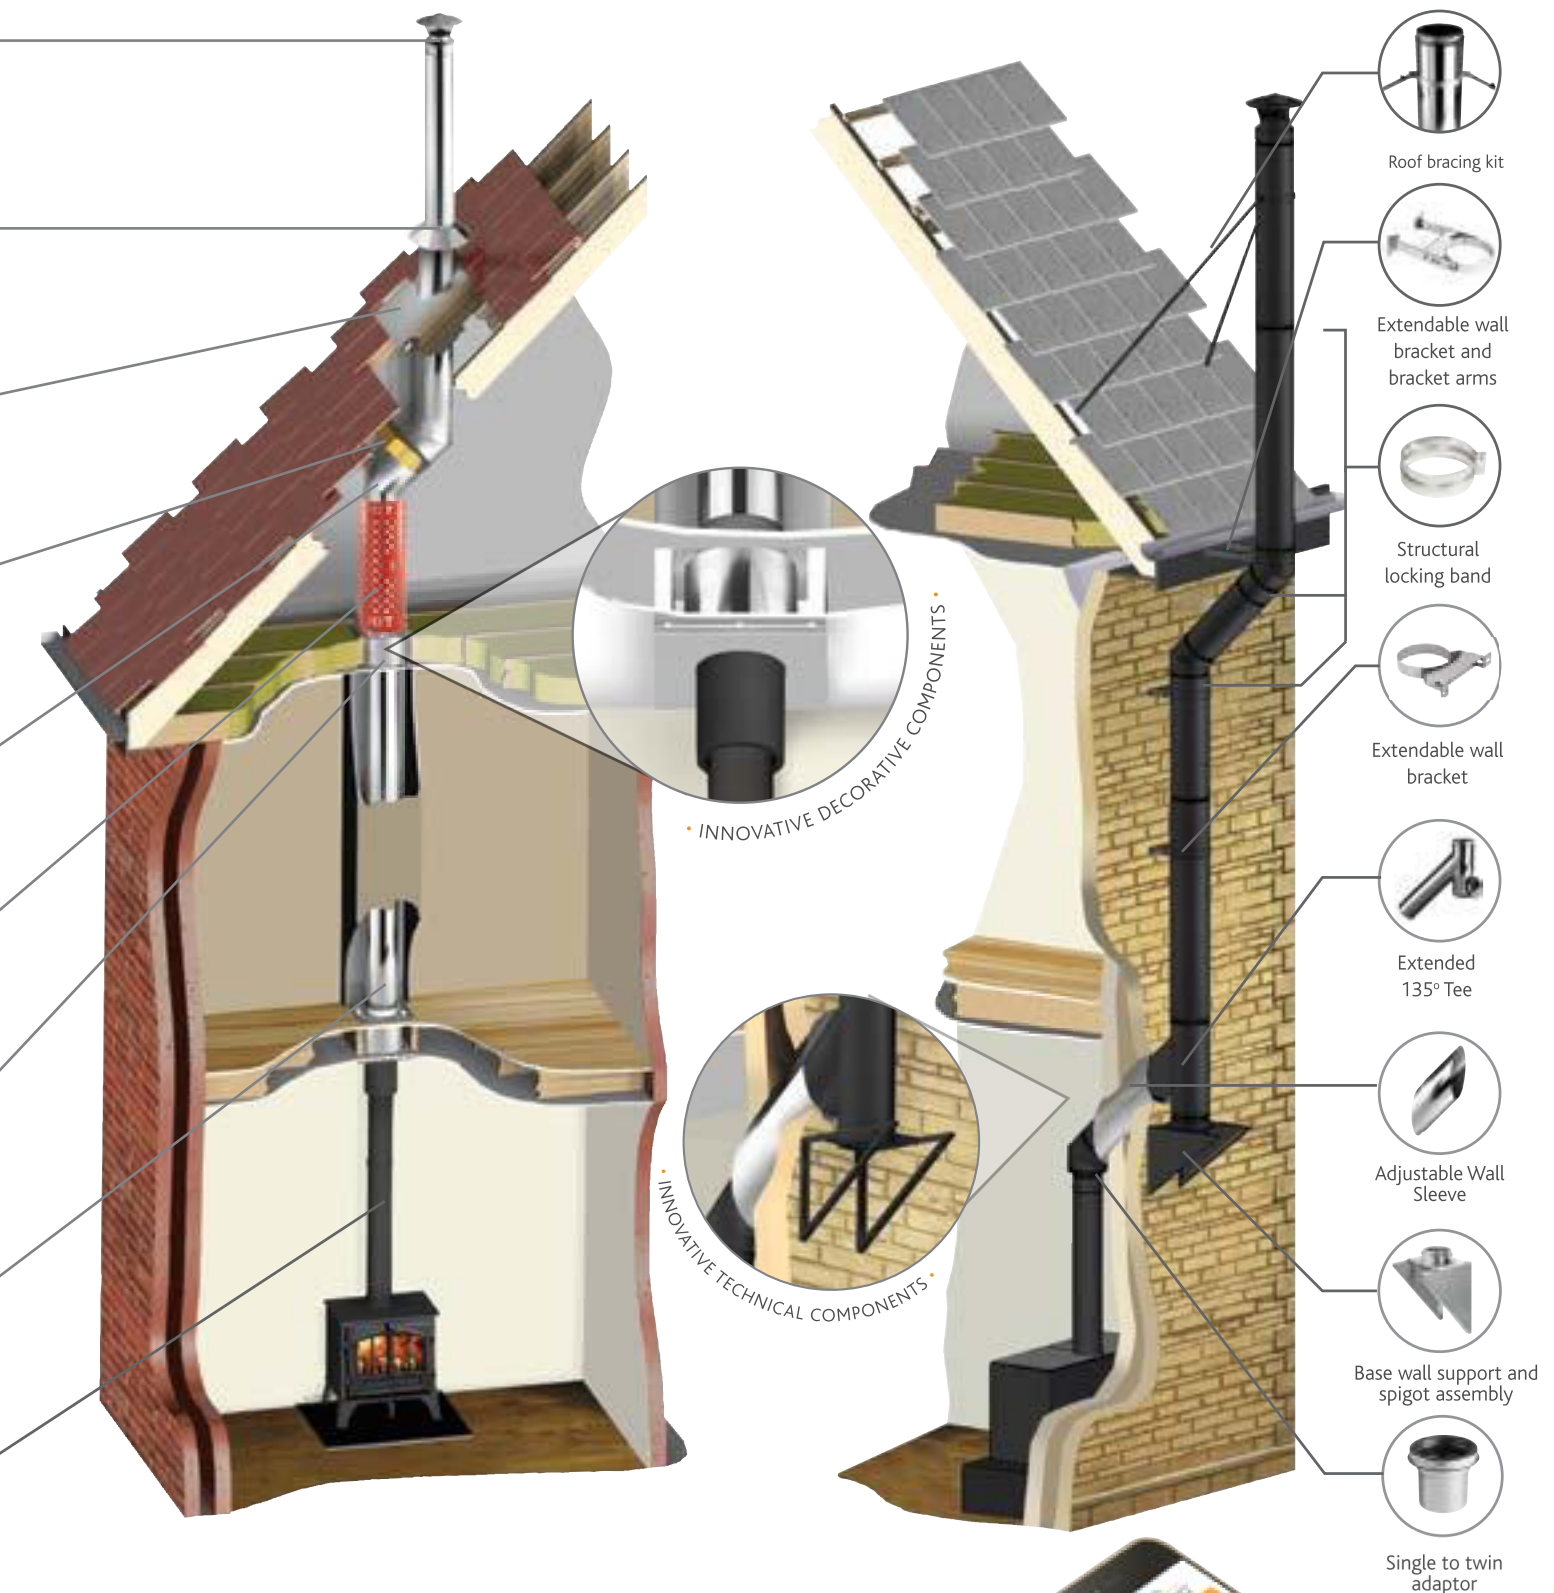

Straight lengths

Enamelled flue pipes

**10**  
**YEAR**  
**EXTENDED**  
**WARRANTY**